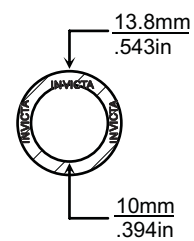

'V' STYLE GASKET INDEX

Kit Reference	Page Number	Kit Reference	Page Number
TGV053	77	TGV356	77
TGV167	78	TGV400	78
TGV174	79	TGV500	78
TGV242	77		
TGV259	77		
TGV324	77		

Images, brands and dimensions are used for reference purposes only. Every effort has been made to ensure all of the information in this catalogue is correct at time of print. We reserve the right to alter any information without prior notice. E. & O.E. Copyright Autogem Invicta Ltd 2017. All Rights Reserved.