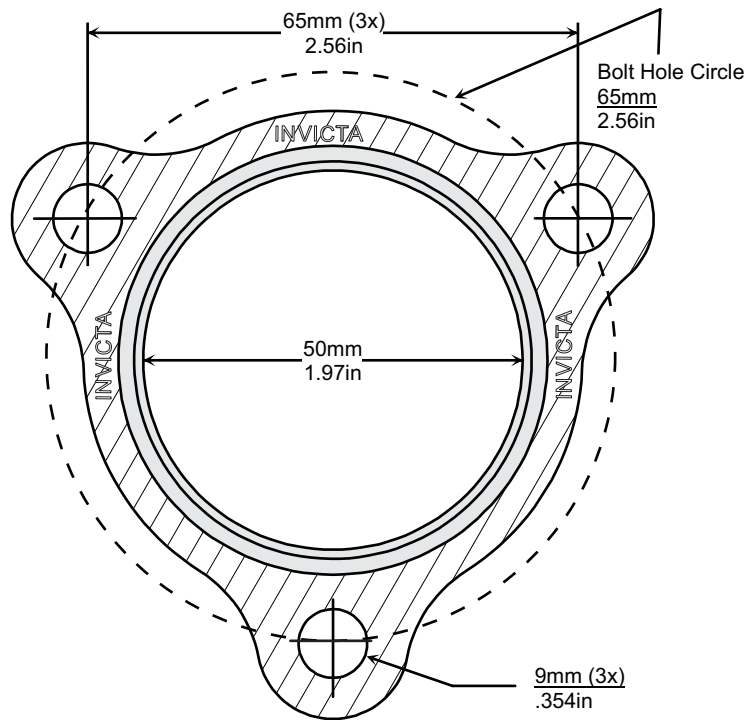

'V' STYLE GASKET INDEX

Kit Reference	Page Number	Kit Reference	Page Number
TGV053	77	TGV356	77
TGV167	78	TGV400	78
TGV174	79	TGV500	78
TGV242	77		
TGV259	77		
TGV324	77		

Images, brands and dimensions are used for reference purposes only. Every effort has been made to ensure all of the information in this catalogue is correct at time of print. We reserve the right to alter any information without prior notice. E. & O.E. Copyright Autogem Invicta Ltd 2017. All Rights Reserved.

Single Layer Embossed Metal
NOT TO SCALE

Single Layer Embossed Steel

NOT TO SCALE

Single Layer Embossed Steel

NOT TO SCALE

Single Layer Embossed Steel

NOT TO SCALE

3 Layers Embossed Metal
NOT TO SCALE