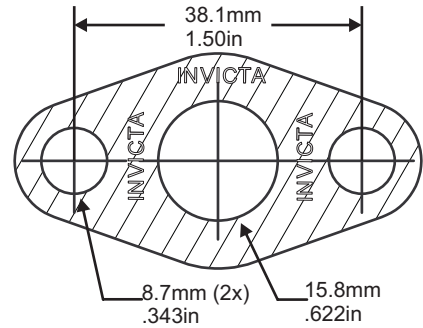

'V' STYLE GASKET INDEX

Kit Reference	Page Number	Kit Reference	Page Number
TGV053	77	TGV356	77
TGV167	78	TGV400	78
TGV174	79	TGV500	78
TGV242	77		
TGV259	77		
TGV324	77		

Images, brands and dimensions are used for reference purposes only. Every effort has been made to ensure all of the information in this catalogue is correct at time of print. We reserve the right to alter any information without prior notice. E. & O.E. Copyright Autogem Invicta Ltd 2017. All Rights Reserved.