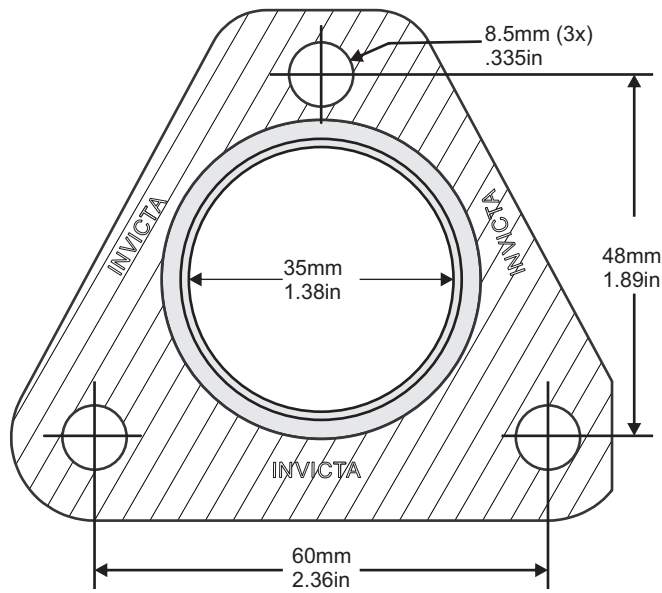

'V' STYLE GASKET INDEX

Kit Reference	Page Number	Kit Reference	Page Number
TGV053	77	TGV356	77
TGV167	78	TGV400	78
TGV174	79	TGV500	78
TGV242	77		
TGV259	77		
TGV324	77		

Images, brands and dimensions are used for reference purposes only. Every effort has been made to ensure all of the information in this catalogue is correct at time of print. We reserve the right to alter any information without prior notice. E. & O.E. Copyright Autogem Invicta Ltd 2017. All Rights Reserved.

Single Layer Embossed Metal
NOT TO SCALE

Single Layer Embossed Steel

NOT TO SCALE

Single Layer Embossed Steel

NOT TO SCALE

Single Layer Embossed Steel

NOT TO SCALE

3 Layers Embossed Metal
NOT TO SCALE