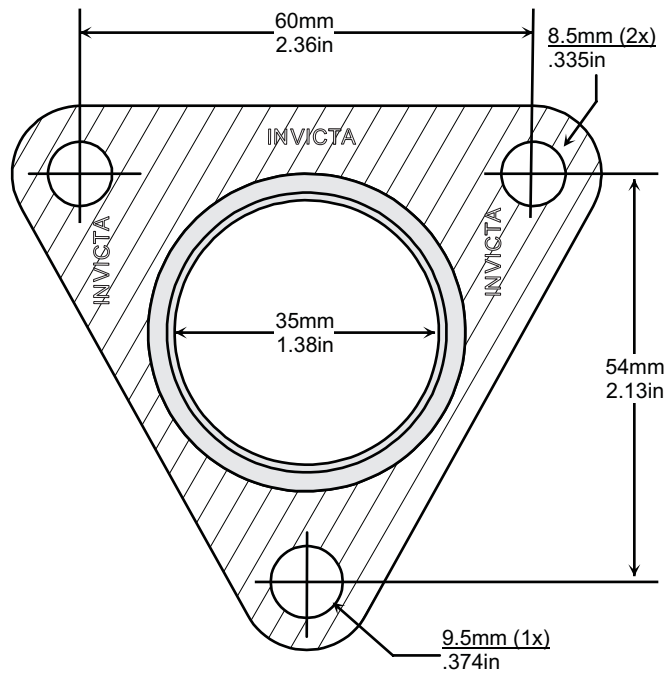

'V' STYLE GASKET INDEX

Kit Reference	Page Number	Kit Reference	Page Number
TGV053	77	TGV356	77
TGV167	78	TGV400	78
TGV174	79	TGV500	78
TGV242	77		
TGV259	77		
TGV324	77		

Images, brands and dimensions are used for reference purposes only. Every effort has been made to ensure all of the information in this catalogue is correct at time of print. We reserve the right to alter any information without prior notice. E. & O.E. Copyright Autogem Invicta Ltd 2017. All Rights Reserved.

Single Layer Embossed Metal
NOT TO SCALE

Single Layer Embossed Steel

NOT TO SCALE

Single Layer Embossed Steel

NOT TO SCALE

Single Layer Embossed Steel

NOT TO SCALE

3 Layers Embossed Metal
NOT TO SCALE