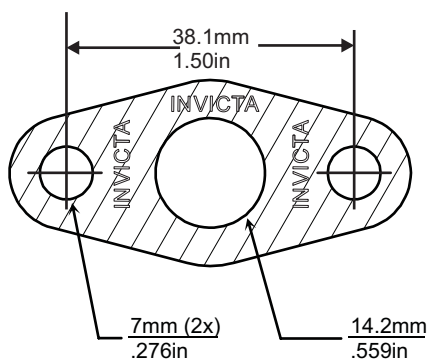

'V' STYLE GASKET INDEX

Kit Reference	Page Number	Kit Reference	Page Number
TGV053	77	TGV356	77
TGV167	78	TGV400	78
TGV174	79	TGV500	78
TGV242	77		
TGV259	77		
TGV324	77		

Images, brands and dimensions are used for reference purposes only. Every effort has been made to ensure all of the information in this catalogue is correct at time of print. We reserve the right to alter any information without prior notice. E. & O.E. Copyright Autogem Invicta Ltd 2017. All Rights Reserved.