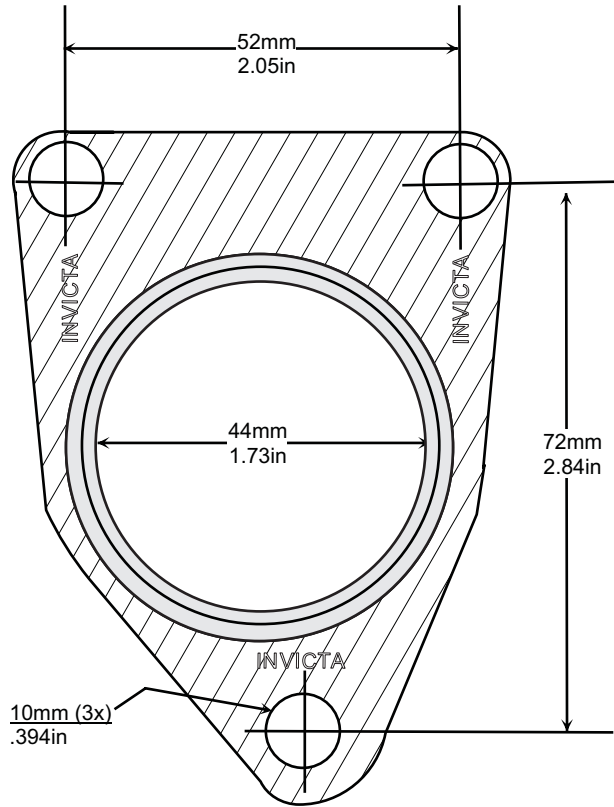

Single Layer Embossed Metal
NOT TO SCALE

Single Layer Embossed Steel

NOT TO SCALE

Single Layer Embossed Steel

NOT TO SCALE

Single Layer Embossed Steel

NOT TO SCALE

3 Layers Embossed Metal
NOT TO SCALE

Single Layer Embossed Steel

NOT TO SCALE

2 LAYERS EMBOSSED METAL

'V' STYLE GASKETS & SEALS

'V' STYLE GASKETS & SEALS

NOTES

A large rectangular area with a thin black border, containing numerous horizontal dotted lines for writing notes.