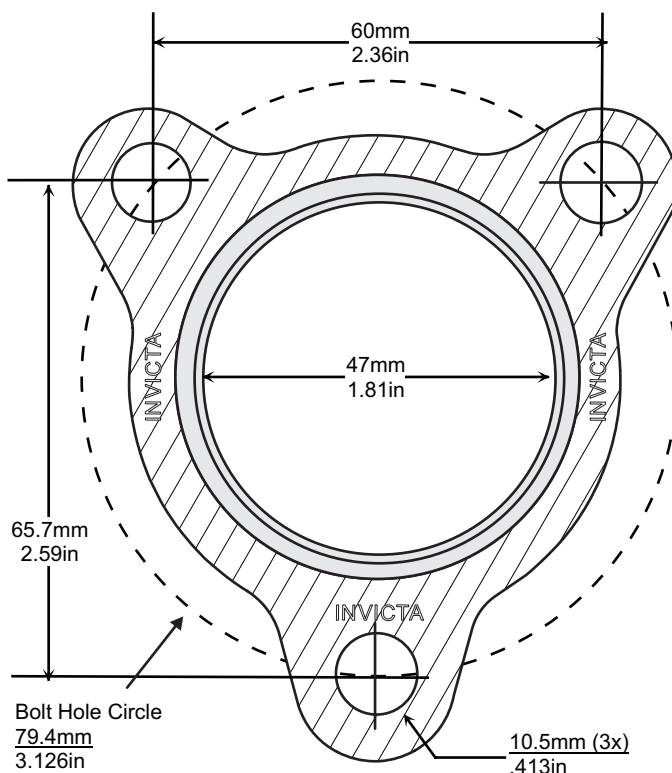

Single Layer Embossed Metal
NOT TO SCALE

Single Layer Embossed Steel

NOT TO SCALE

Single Layer Embossed Steel

NOT TO SCALE

Single Layer Embossed Steel

NOT TO SCALE

3 Layers Embossed Metal
NOT TO SCALE

Single Layer Embossed Steel

NOT TO SCALE

2 LAYERS EMBOSSED METAL

'V' STYLE GASKETS & SEALS

'V' STYLE GASKETS & SEALS

NOTES

A large rectangular area with a thin black border, containing numerous horizontal dotted lines for writing notes.