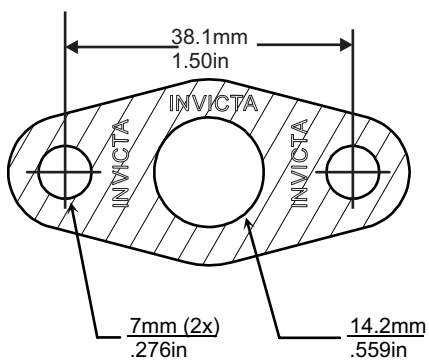

'V' STYLE GASKET INDEX

Kit Reference	Page Number	Kit Reference	Page Number
TGV053	77	TGV356	77
TGV167	78	TGV400	78
TGV174	79	TGV500	78
TGV242	77		
TGV259	77		
TGV324	77		

Images, brands and dimensions are used for reference purposes only. Every effort has been made to ensure all of the information in this catalogue is correct at time of print. We reserve the right to alter any information without prior notice. E. & O.E. Copyright Autogem Invicta Ltd 2017. All Rights Reserved.