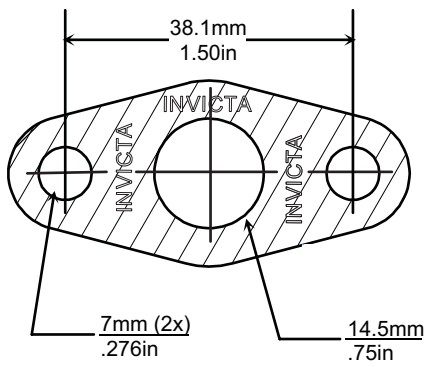

'V' STYLE GASKET INDEX

Kit Reference	Page Number	Kit Reference	Page Number
TGV053	77	TGV356	77
TGV167	78	TGV400	78
TGV174	79	TGV500	78
TGV242	77		
TGV259	77		
TGV324	77		

Images, brands and dimensions are used for reference purposes only. Every effort has been made to ensure all of the information in this catalogue is correct at time of print. We reserve the right to alter any information without prior notice. E. & O.E. Copyright Autogem Invicta Ltd 2017. All Rights Reserved.

Single Layer Embossed Metal
NOT TO SCALE

Single Layer Embossed Steel

NOT TO SCALE

Single Layer Embossed Steel

NOT TO SCALE

Single Layer Embossed Steel

NOT TO SCALE

3 Layers Embossed Metal
NOT TO SCALE