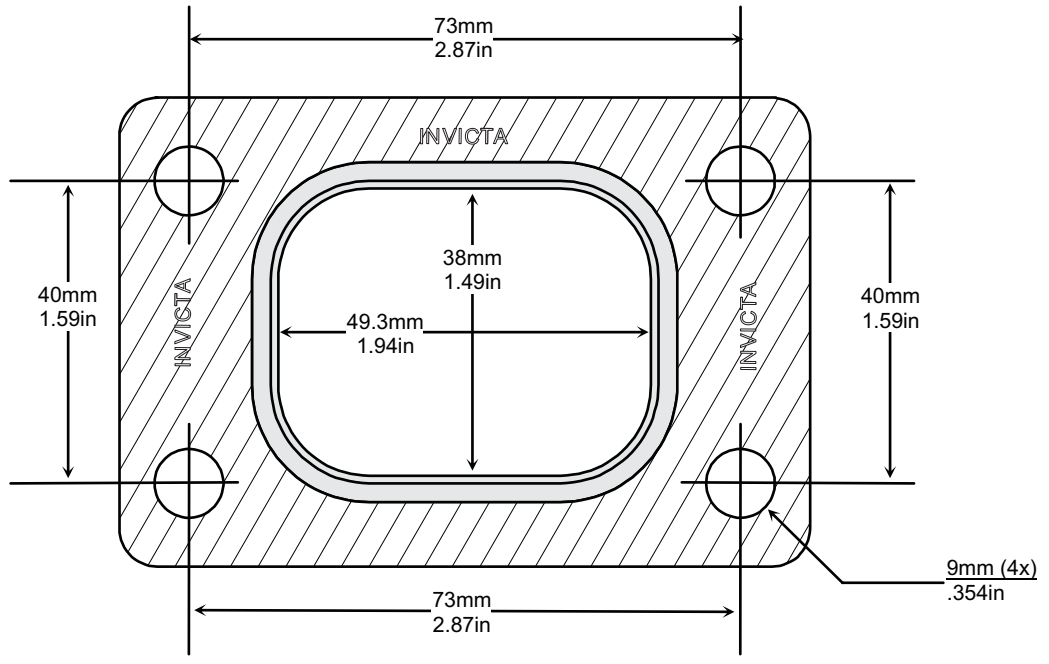

'V' STYLE GASKET INDEX

Kit Reference	Page Number	Kit Reference	Page Number
TGV053	77	TGV356	77
TGV167	78	TGV400	78
TGV174	79	TGV500	78
TGV242	77		
TGV259	77		
TGV324	77		

Images, brands and dimensions are used for reference purposes only. Every effort has been made to ensure all of the information in this catalogue is correct at time of print. We reserve the right to alter any information without prior notice. E. & O.E. Copyright Autogem Invicta Ltd 2017. All Rights Reserved.