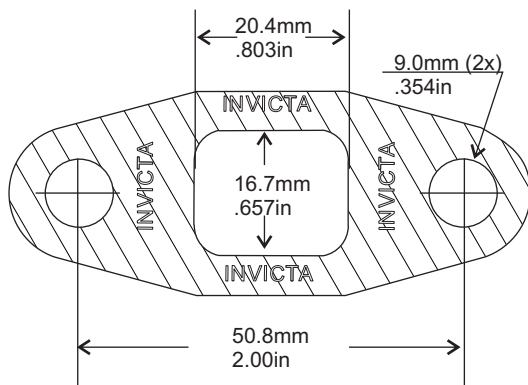

Single Layer Embossed Metal
NOT TO SCALE

Single Layer Embossed Steel

NOT TO SCALE

Single Layer Embossed Steel

NOT TO SCALE

Single Layer Embossed Steel

NOT TO SCALE

3 Layers Embossed Metal
NOT TO SCALE

Single Layer Embossed Steel

NOT TO SCALE

2 LAYERS EMBOSSED METAL

'V' STYLE GASKETS & SEALS

'V' STYLE GASKETS & SEALS

NOTES

A large rectangular area with a thin black border, containing numerous horizontal dotted lines for writing notes.