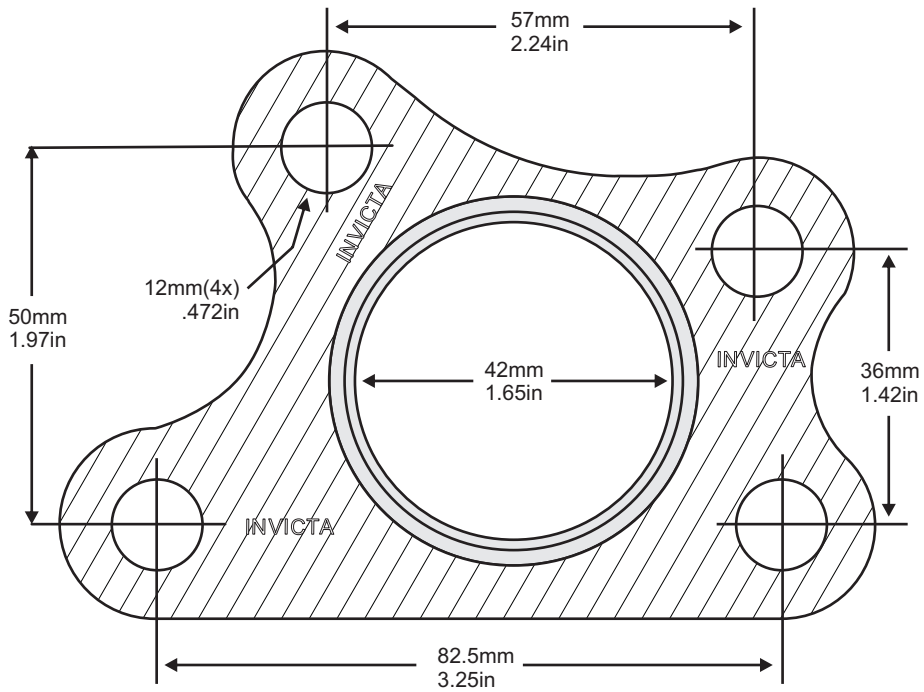

Single Layer Embossed Metal
NOT TO SCALE

Single Layer Embossed Steel

NOT TO SCALE

Single Layer Embossed Steel

NOT TO SCALE

Single Layer Embossed Steel

NOT TO SCALE

3 Layers Embossed Metal
NOT TO SCALE

Single Layer Embossed Steel

NOT TO SCALE

2 LAYERS EMBOSSED METAL

'V' STYLE GASKETS & SEALS

'V' STYLE GASKETS & SEALS

NOTES

A large rectangular area with a thin black border, containing numerous horizontal dotted lines for writing notes.