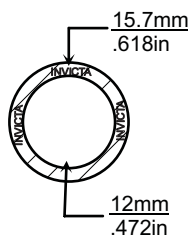

'V' STYLE GASKET INDEX

Kit Reference	Page Number	Kit Reference	Page Number
TGV053	77	TGV356	77
TGV167	78	TGV400	78
TGV174	79	TGV500	78
TGV242	77		
TGV259	77		
TGV324	77		

Images, brands and dimensions are used for reference purposes only. Every effort has been made to ensure all of the information in this catalogue is correct at time of print. We reserve the right to alter any information without prior notice. E. & O.E. Copyright Autogem Invicta Ltd 2017. All Rights Reserved.