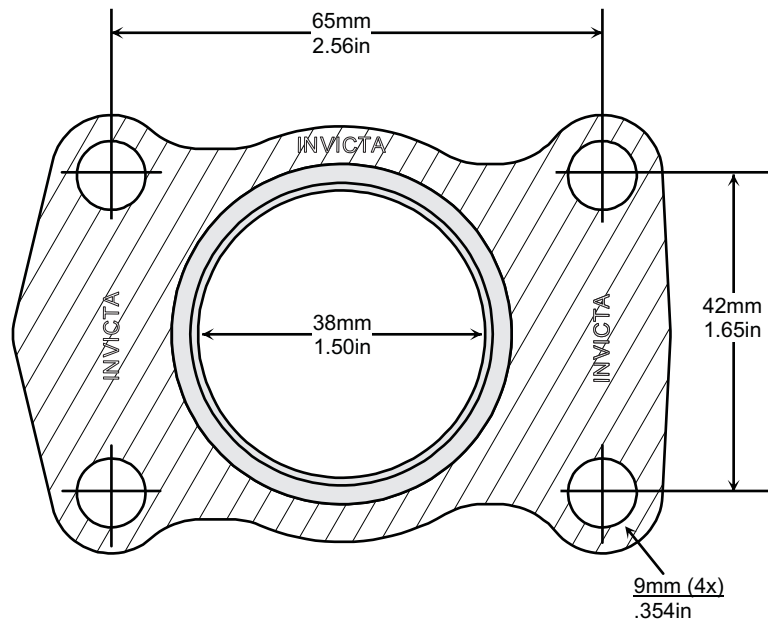

Single Layer Embossed Metal
NOT TO SCALE

Single Layer Embossed Steel

NOT TO SCALE

Single Layer Embossed Steel

NOT TO SCALE

Single Layer Embossed Steel

NOT TO SCALE

3 Layers Embossed Metal
NOT TO SCALE

Single Layer Embossed Steel

NOT TO SCALE

2 LAYERS EMBOSSED METAL

'V' STYLE GASKETS & SEALS

'V' STYLE GASKETS & SEALS

NOTES

A large rectangular area with a thin black border, containing numerous horizontal dotted lines for writing notes.