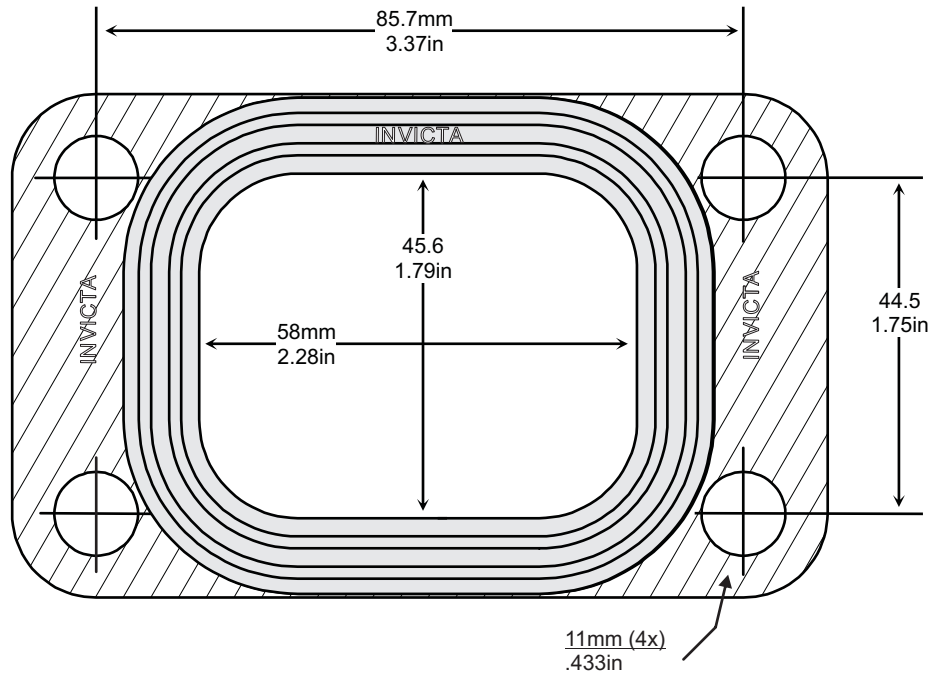

'V' STYLE GASKET INDEX

Kit Reference	Page Number	Kit Reference	Page Number
TGV053	77	TGV356	77
TGV167	78	TGV400	78
TGV174	79	TGV500	78
TGV242	77		
TGV259	77		
TGV324	77		

Images, brands and dimensions are used for reference purposes only. Every effort has been made to ensure all of the information in this catalogue is correct at time of print. We reserve the right to alter any information without prior notice. E. & O.E. Copyright Autogem Invicta Ltd 2017. All Rights Reserved.

Single Layer Embossed Metal
NOT TO SCALE

Single Layer Embossed Steel

NOT TO SCALE

Single Layer Embossed Steel

NOT TO SCALE

Single Layer Embossed Steel

NOT TO SCALE

3 Layers Embossed Metal
NOT TO SCALE