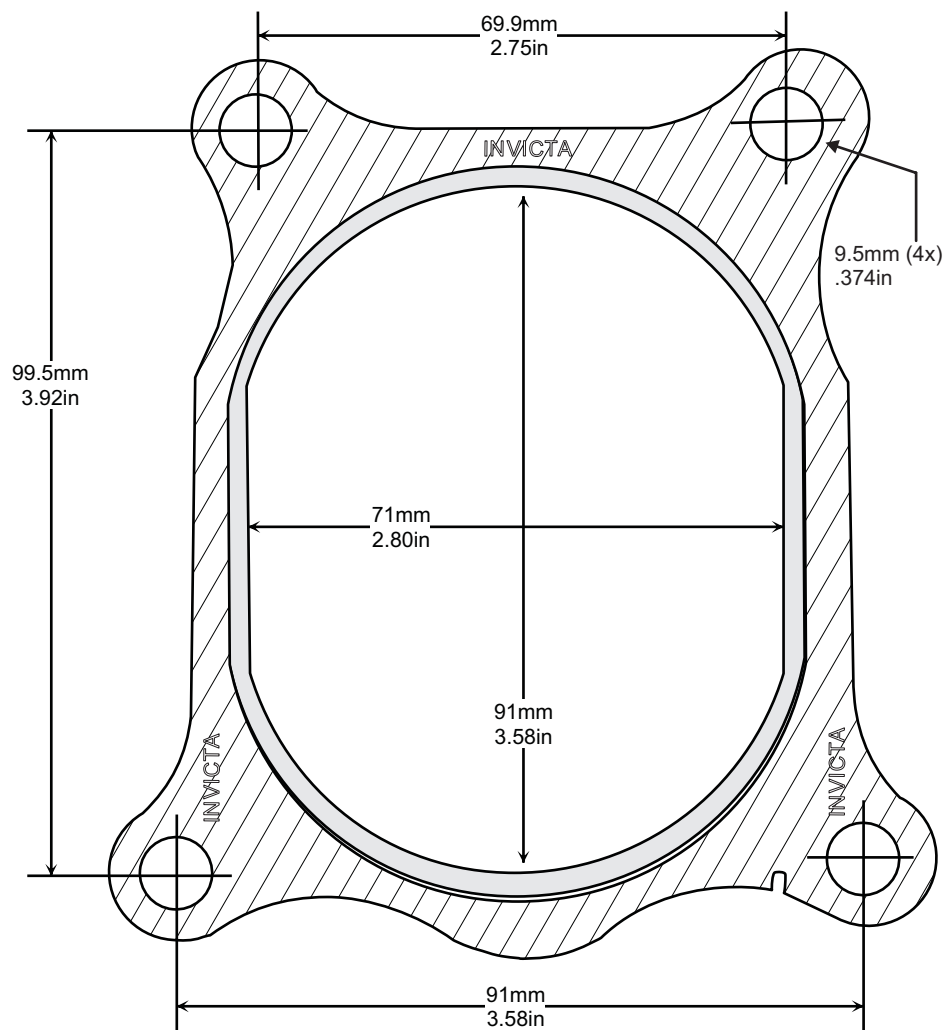

Single Layer Embossed Steel

NOT TO SCALE

2 LAYERS EMBOSSED METAL

'V' STYLE GASKETS & SEALS

'V' STYLE GASKETS & SEALS

NOTES

A large rectangular area with a thin black border, containing numerous horizontal dotted lines for writing notes.

A large rectangular area with a thin black border, containing numerous horizontal dotted lines for writing notes.

NOTES

A large rectangular area with a thin black border, containing numerous horizontal dotted lines for writing notes.