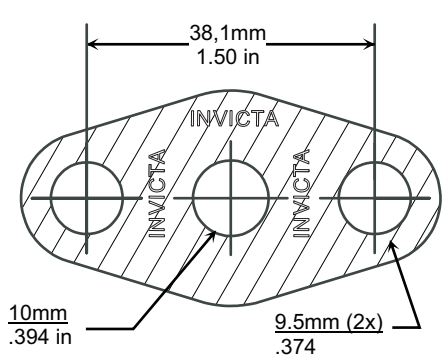

'V' STYLE GASKET INDEX

Kit Reference	Page Number	Kit Reference	Page Number
TGV053	77	TGV356	77
TGV167	78	TGV400	78
TGV174	79	TGV500	78
TGV242	77		
TGV259	77		
TGV324	77		

Images, brands and dimensions are used for reference purposes only. Every effort has been made to ensure all of the information in this catalogue is correct at time of print. We reserve the right to alter any information without prior notice. E. & O.E. Copyright Autogem Invicta Ltd 2017. All Rights Reserved.