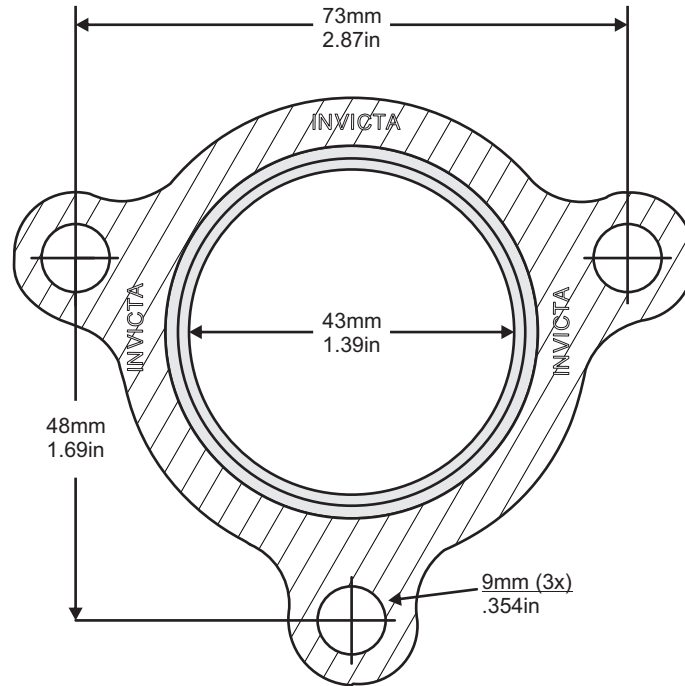

Single Layer Embossed Metal
NOT TO SCALE

Single Layer Embossed Steel

NOT TO SCALE

Single Layer Embossed Steel

NOT TO SCALE

Single Layer Embossed Steel

NOT TO SCALE

3 Layers Embossed Metal
NOT TO SCALE

Single Layer Embossed Steel

NOT TO SCALE

2 LAYERS EMBOSSED METAL

'V' STYLE GASKETS & SEALS

'V' STYLE GASKETS & SEALS

NOTES

A large rectangular area with a thin black border, containing numerous horizontal dotted lines for writing notes.