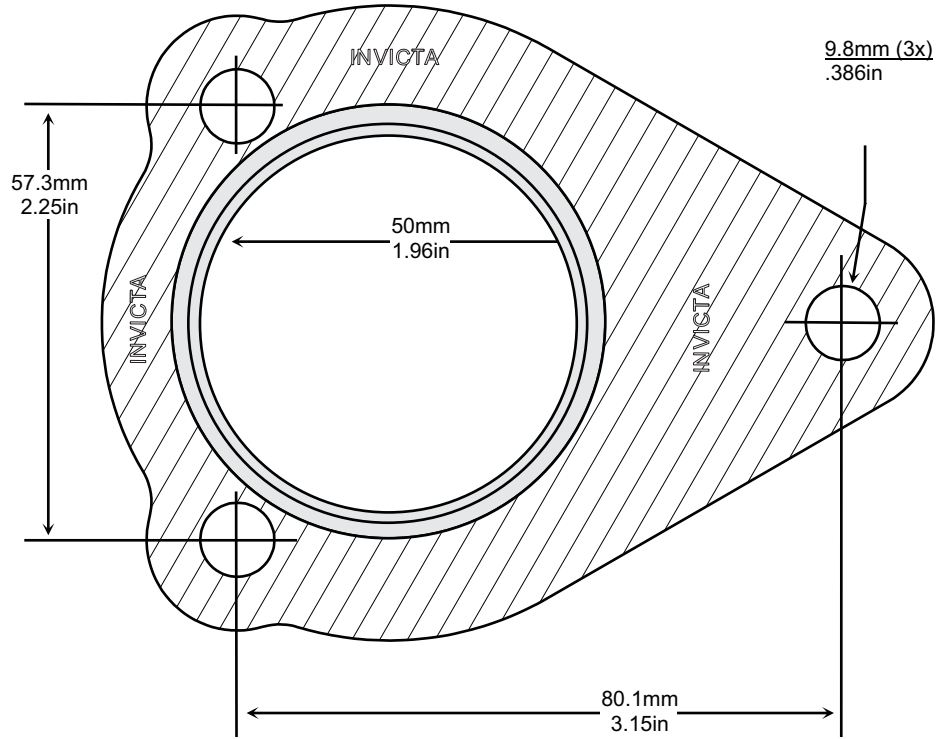

'V' STYLE GASKET INDEX

Kit Reference	Page Number	Kit Reference	Page Number
TGV053	77	TGV356	77
TGV167	78	TGV400	78
TGV174	79	TGV500	78
TGV242	77		
TGV259	77		
TGV324	77		

Images, brands and dimensions are used for reference purposes only. Every effort has been made to ensure all of the information in this catalogue is correct at time of print. We reserve the right to alter any information without prior notice. E. & O.E. Copyright Autogem Invicta Ltd 2017. All Rights Reserved.