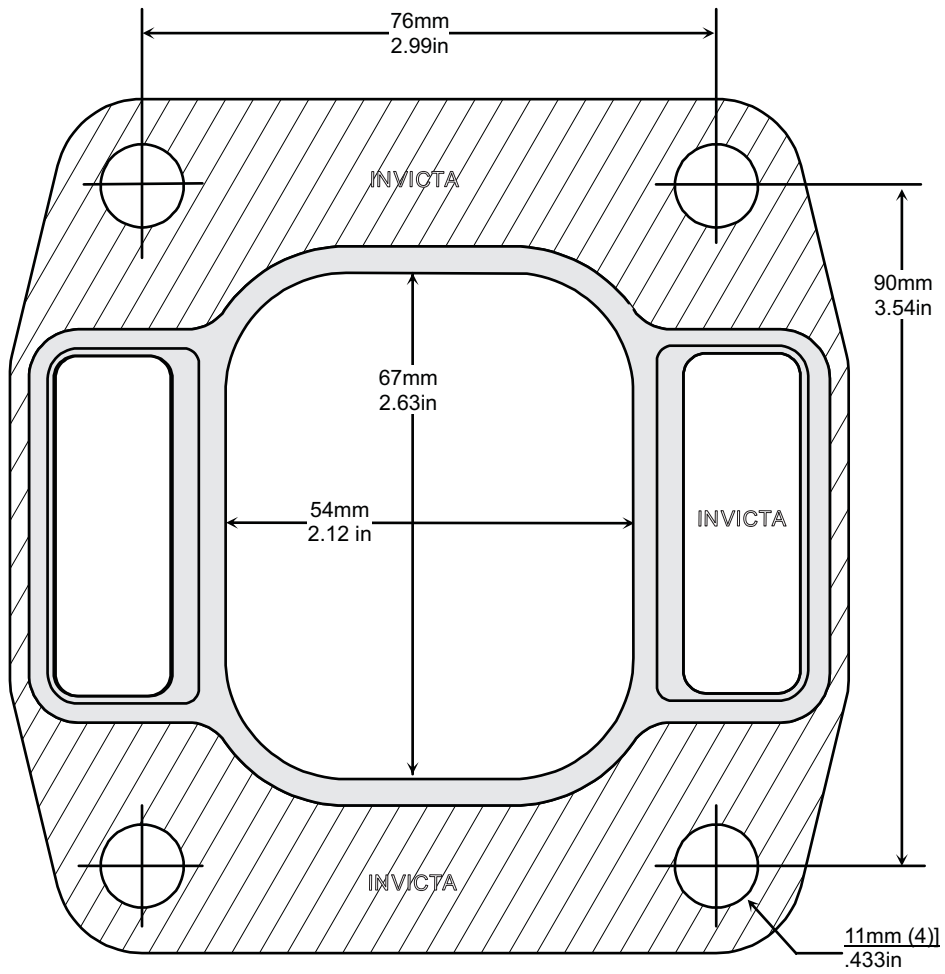

Single Layer Embossed Metal
NOT TO SCALE

Single Layer Embossed Steel

NOT TO SCALE

Single Layer Embossed Steel

NOT TO SCALE

Single Layer Embossed Steel

NOT TO SCALE

3 Layers Embossed Metal
NOT TO SCALE

Single Layer Embossed Steel

NOT TO SCALE

2 LAYERS EMBOSSED METAL

'V' STYLE GASKETS & SEALS

'V' STYLE GASKETS & SEALS

NOTES

A large rectangular area with a thin black border, containing numerous horizontal dotted lines for writing notes.