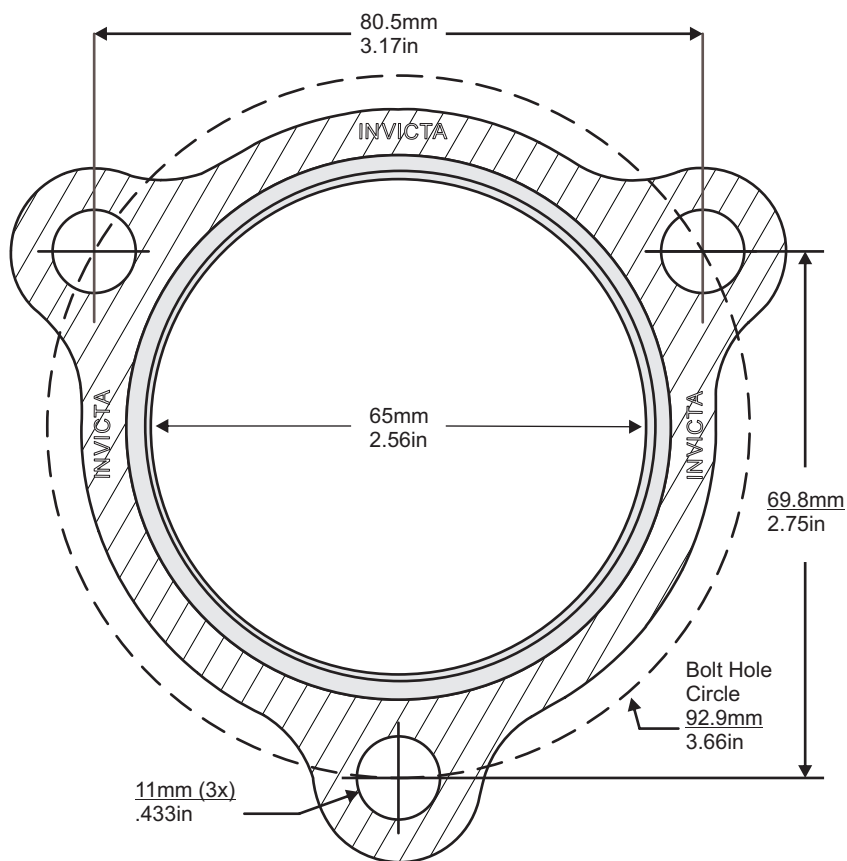

Single Layer Embossed Metal
NOT TO SCALE

Single Layer Embossed Steel

NOT TO SCALE

Single Layer Embossed Steel

NOT TO SCALE

Single Layer Embossed Steel

NOT TO SCALE

3 Layers Embossed Metal
NOT TO SCALE

Single Layer Embossed Steel

NOT TO SCALE

2 LAYERS EMBOSSED METAL

'V' STYLE GASKETS & SEALS

'V' STYLE GASKETS & SEALS

NOTES

A large rectangular area with a thin black border, containing numerous horizontal dotted lines for writing notes.