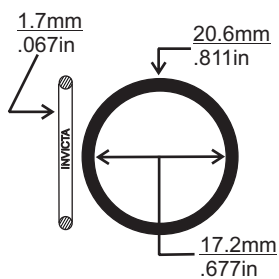

Single Layer Embossed Metal
NOT TO SCALE

Single Layer Embossed Steel

NOT TO SCALE

Single Layer Embossed Steel

NOT TO SCALE

Single Layer Embossed Steel

NOT TO SCALE

3 Layers Embossed Metal
NOT TO SCALE

Single Layer Embossed Steel

NOT TO SCALE

2 LAYERS EMBOSSED METAL

'V' STYLE GASKETS & SEALS

'V' STYLE GASKETS & SEALS

NOTES

A large rectangular area with a thin black border, containing numerous horizontal dotted lines for writing notes.