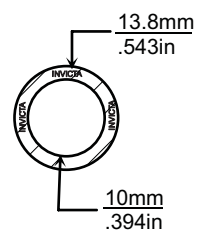

'V' STYLE GASKET INDEX

Kit Reference	Page Number	Kit Reference	Page Number
TGV053	77	TGV356	77
TGV167	78	TGV400	78
TGV174	79	TGV500	78
TGV242	77		
TGV259	77		
TGV324	77		

Images, brands and dimensions are used for reference purposes only. Every effort has been made to ensure all of the information in this catalogue is correct at time of print. We reserve the right to alter any information without prior notice. E. & O.E. Copyright Autogem Invicta Ltd 2017. All Rights Reserved.