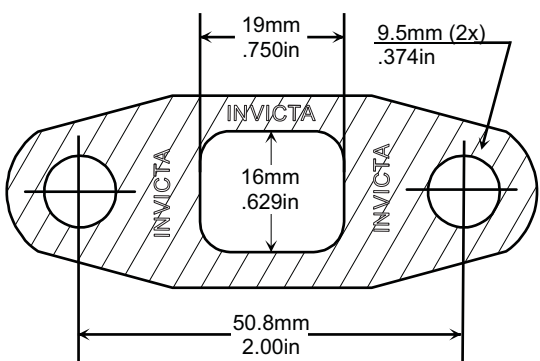

'V' STYLE GASKET INDEX

Kit Reference	Page Number	Kit Reference	Page Number
TGV053	77	TGV356	77
TGV167	78	TGV400	78
TGV174	79	TGV500	78
TGV242	77		
TGV259	77		
TGV324	77		

Images, brands and dimensions are used for reference purposes only. Every effort has been made to ensure all of the information in this catalogue is correct at time of print. We reserve the right to alter any information without prior notice. E. & O.E. Copyright Autogem Invicta Ltd 2017. All Rights Reserved.