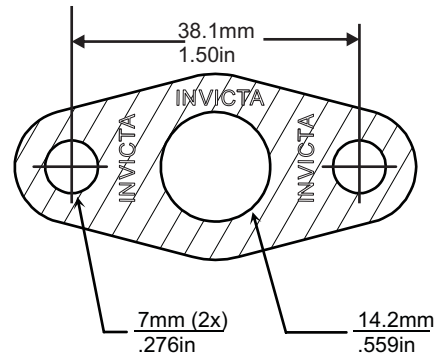

'V' STYLE GASKET INDEX

Kit Reference	Page Number	Kit Reference	Page Number
TGV053	77	TGV356	77
TGV167	78	TGV400	78
TGV174	79	TGV500	78
TGV242	77		
TGV259	77		
TGV324	77		

Images, brands and dimensions are used for reference purposes only. Every effort has been made to ensure all of the information in this catalogue is correct at time of print. We reserve the right to alter any information without prior notice. E. & O.E. Copyright Autogem Invicta Ltd 2017. All Rights Reserved.

Single Layer Embossed Metal
NOT TO SCALE

Single Layer Embossed Steel

NOT TO SCALE

Single Layer Embossed Steel

NOT TO SCALE

Single Layer Embossed Steel

NOT TO SCALE

3 Layers Embossed Metal
NOT TO SCALE