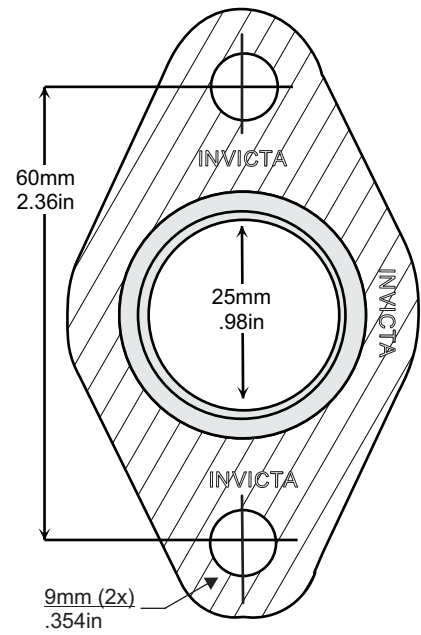

'V' STYLE GASKET INDEX

Kit Reference	Page Number	Kit Reference	Page Number
TGV053	77	TGV356	77
TGV167	78	TGV400	78
TGV174	79	TGV500	78
TGV242	77		
TGV259	77		
TGV324	77		

Images, brands and dimensions are used for reference purposes only. Every effort has been made to ensure all of the information in this catalogue is correct at time of print. We reserve the right to alter any information without prior notice. E. & O.E. Copyright Autogem Invicta Ltd 2017. All Rights Reserved.

Single Layer Embossed Metal
NOT TO SCALE

Single Layer Embossed Steel

NOT TO SCALE

Single Layer Embossed Steel

NOT TO SCALE

Single Layer Embossed Steel

NOT TO SCALE

3 Layers Embossed Metal
NOT TO SCALE