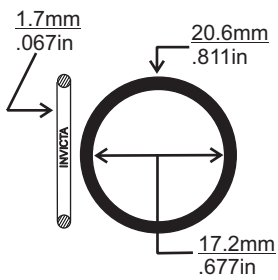

Single Layer Embossed Metal
NOT TO SCALE

Single Layer Embossed Steel

NOT TO SCALE

Single Layer Embossed Steel

NOT TO SCALE

Single Layer Embossed Steel

NOT TO SCALE

3 Layers Embossed Metal
NOT TO SCALE

Single Layer Embossed Steel

NOT TO SCALE

2 LAYERS EMBOSSED METAL

'V' STYLE GASKETS & SEALS

'V' STYLE GASKETS & SEALS

NOTES

A large rectangular area with a thin black border, containing numerous horizontal dotted lines for writing notes.