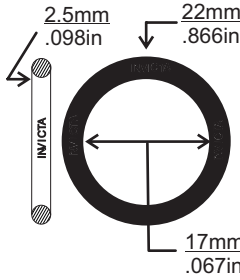

Single Layer Embossed Steel

NOT TO SCALE

2 LAYERS EMBOSSED METAL

'V' STYLE GASKETS & SEALS

'V' STYLE GASKETS & SEALS

NOTES

A large rectangular area with a thin black border, containing numerous horizontal dotted lines for writing notes.