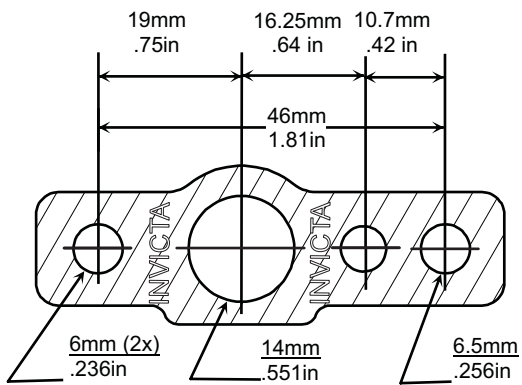

'V' STYLE GASKET INDEX

Kit Reference	Page Number	Kit Reference	Page Number
TGV053	77	TGV356	77
TGV167	78	TGV400	78
TGV174	79	TGV500	78
TGV242	77		
TGV259	77		
TGV324	77		

Images, brands and dimensions are used for reference purposes only. Every effort has been made to ensure all of the information in this catalogue is correct at time of print. We reserve the right to alter any information without prior notice. E. & O.E. Copyright Autogem Invicta Ltd 2017. All Rights Reserved.