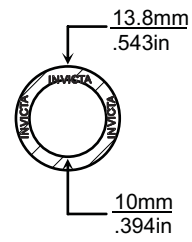

'V' STYLE GASKET INDEX

Kit Reference	Page Number	Kit Reference	Page Number
TGV053	77	TGV356	77
TGV167	78	TGV400	78
TGV174	79	TGV500	78
TGV242	77		
TGV259	77		
TGV324	77		

Images, brands and dimensions are used for reference purposes only. Every effort has been made to ensure all of the information in this catalogue is correct at time of print. We reserve the right to alter any information without prior notice. E. & O.E. Copyright Autogem Invicta Ltd 2017. All Rights Reserved.