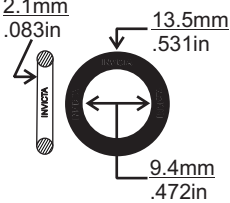

Single Layer Embossed Steel

NOT TO SCALE

2 LAYERS EMBOSSED METAL

'V' STYLE GASKETS & SEALS

'V' STYLE GASKETS & SEALS

NOTES

A large rectangular area with a thin black border, containing numerous horizontal dotted lines for writing notes.