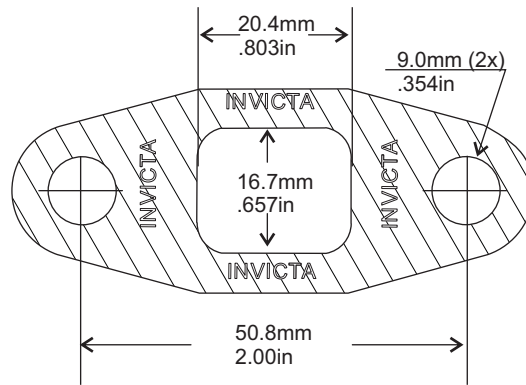

'V' STYLE GASKET INDEX

Kit Reference	Page Number	Kit Reference	Page Number
TGV053	77	TGV356	77
TGV167	78	TGV400	78
TGV174	79	TGV500	78
TGV242	77		
TGV259	77		
TGV324	77		

Images, brands and dimensions are used for reference purposes only. Every effort has been made to ensure all of the information in this catalogue is correct at time of print. We reserve the right to alter any information without prior notice. E. & O.E. Copyright Autogem Invicta Ltd 2017. All Rights Reserved.