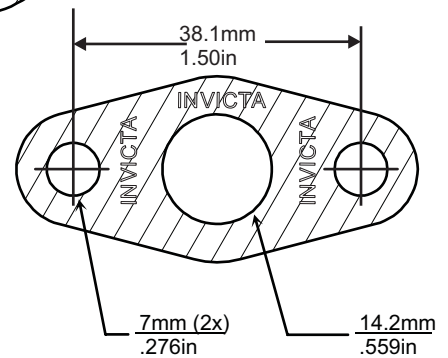

Single Layer Embossed Metal
NOT TO SCALE