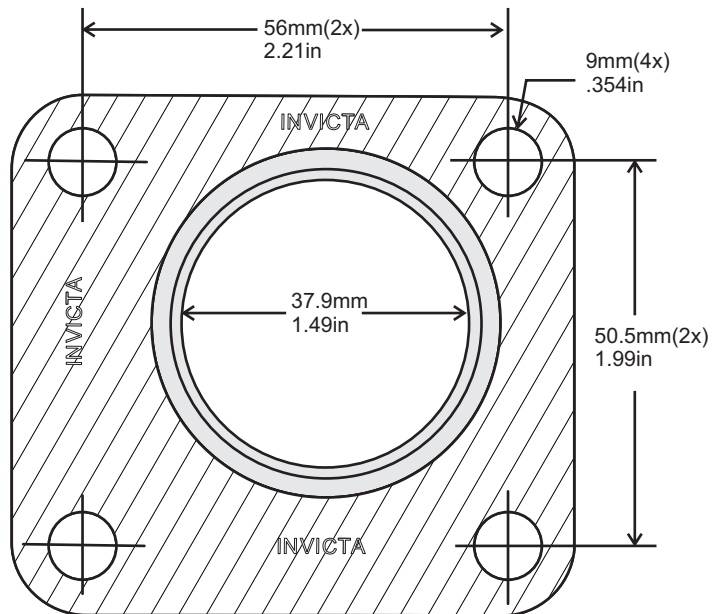

Single Layer Embossed Metal
NOT TO SCALE

Single Layer Embossed Steel

NOT TO SCALE

Single Layer Embossed Steel

NOT TO SCALE

Single Layer Embossed Steel

NOT TO SCALE

3 Layers Embossed Metal
NOT TO SCALE

Single Layer Embossed Steel

NOT TO SCALE

2 LAYERS EMBOSSED METAL

'V' STYLE GASKETS & SEALS

'V' STYLE GASKETS & SEALS

NOTES

A large rectangular area with a thin black border, containing numerous horizontal dotted lines for writing notes.