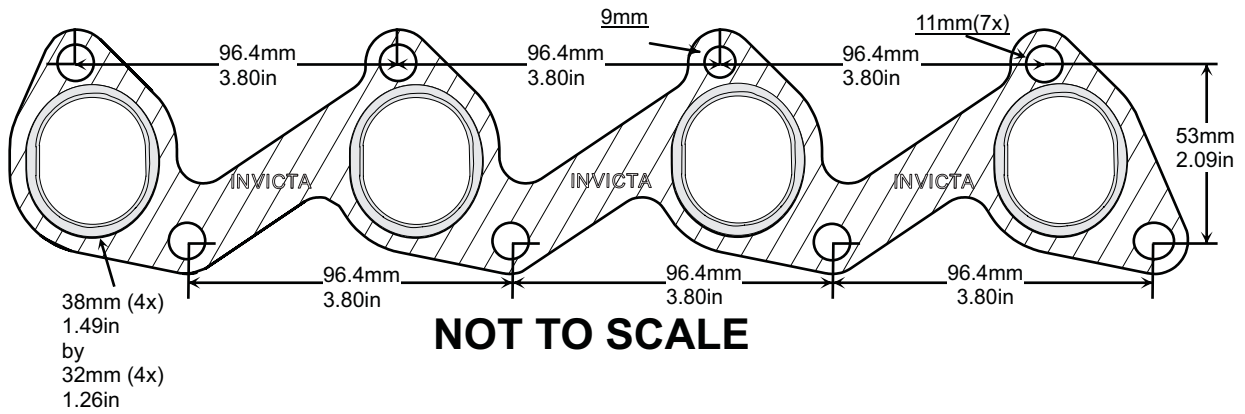

'V' STYLE GASKET INDEX

Kit Reference	Page Number	Kit Reference	Page Number
TGV053	77	TGV356	77
TGV167	78	TGV400	78
TGV174	79	TGV500	78
TGV242	77		
TGV259	77		
TGV324	77		

Images, brands and dimensions are used for reference purposes only. Every effort has been made to ensure all of the information in this catalogue is correct at time of print. We reserve the right to alter any information without prior notice. E. & O.E. Copyright Autogem Invicta Ltd 2017. All Rights Reserved.