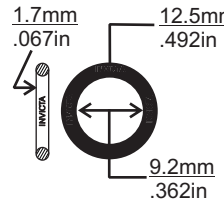

Single Layer Embossed Steel

NOT TO SCALE

2 LAYERS EMBOSSED METAL

'V' STYLE GASKETS & SEALS

'V' STYLE GASKETS & SEALS

NOTES

A large rectangular area with a thin black border, containing numerous horizontal dotted lines for writing notes.