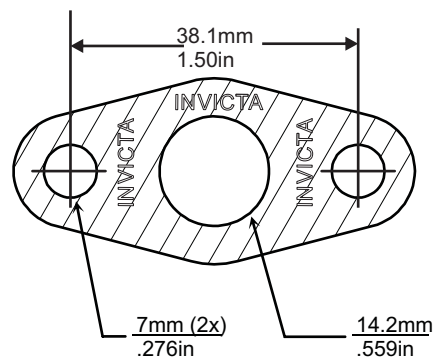

'V' STYLE GASKET INDEX

Kit Reference	Page Number	Kit Reference	Page Number
TGV053	77	TGV356	77
TGV167	78	TGV400	78
TGV174	79	TGV500	78
TGV242	77		
TGV259	77		
TGV324	77		

Images, brands and dimensions are used for reference purposes only. Every effort has been made to ensure all of the information in this catalogue is correct at time of print. We reserve the right to alter any information without prior notice. E. & O.E. Copyright Autogem Invicta Ltd 2017. All Rights Reserved.

Single Layer Embossed Metal
NOT TO SCALE

Single Layer Embossed Steel

NOT TO SCALE

Single Layer Embossed Steel

NOT TO SCALE

Single Layer Embossed Steel

NOT TO SCALE

3 Layers Embossed Metal
NOT TO SCALE