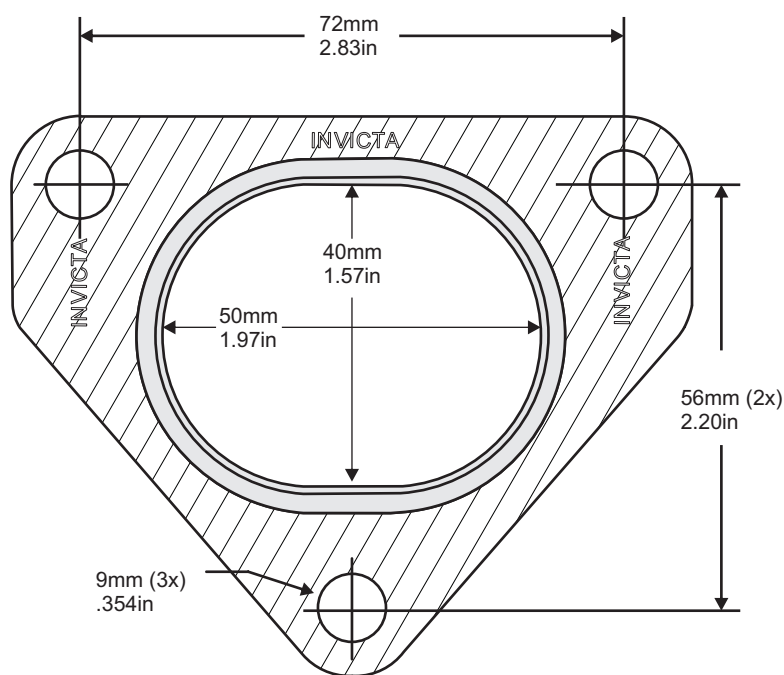

Single Layer Embossed Metal
NOT TO SCALE

Single Layer Embossed Steel

NOT TO SCALE

Single Layer Embossed Steel

NOT TO SCALE

Single Layer Embossed Steel

NOT TO SCALE

3 Layers Embossed Metal
NOT TO SCALE

Single Layer Embossed Steel

NOT TO SCALE

2 LAYERS EMBOSSED METAL

'V' STYLE GASKETS & SEALS

'V' STYLE GASKETS & SEALS

NOTES

A large rectangular area with a thin black border, containing numerous horizontal dotted lines for writing notes.