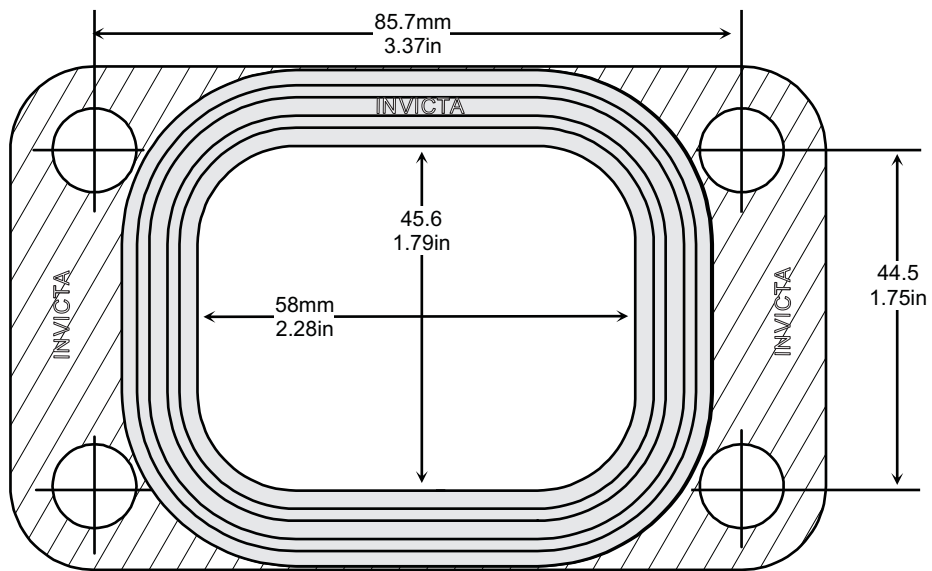

'V' STYLE GASKET INDEX

Kit Reference	Page Number	Kit Reference	Page Number
TGV053	77	TGV356	77
TGV167	78	TGV400	78
TGV174	79	TGV500	78
TGV242	77		
TGV259	77		
TGV324	77		

Images, brands and dimensions are used for reference purposes only. Every effort has been made to ensure all of the information in this catalogue is correct at time of print. We reserve the right to alter any information without prior notice. E. & O.E. Copyright Autogem Invicta Ltd 2017. All Rights Reserved.

Single Layer Embossed Metal
NOT TO SCALE

Single Layer Embossed Steel

NOT TO SCALE

Single Layer Embossed Steel

NOT TO SCALE

Single Layer Embossed Steel

NOT TO SCALE

3 Layers Embossed Metal
NOT TO SCALE