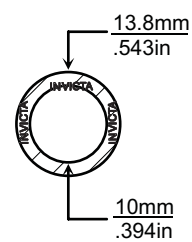

'V' STYLE GASKET INDEX

Kit Reference	Page Number	Kit Reference	Page Number
TGV053	77	TGV356	77
TGV167	78	TGV400	78
TGV174	79	TGV500	78
TGV242	77		
TGV259	77		
TGV324	77		

Images, brands and dimensions are used for reference purposes only. Every effort has been made to ensure all of the information in this catalogue is correct at time of print. We reserve the right to alter any information without prior notice. E. & O.E. Copyright Autogem Invicta Ltd 2017. All Rights Reserved.