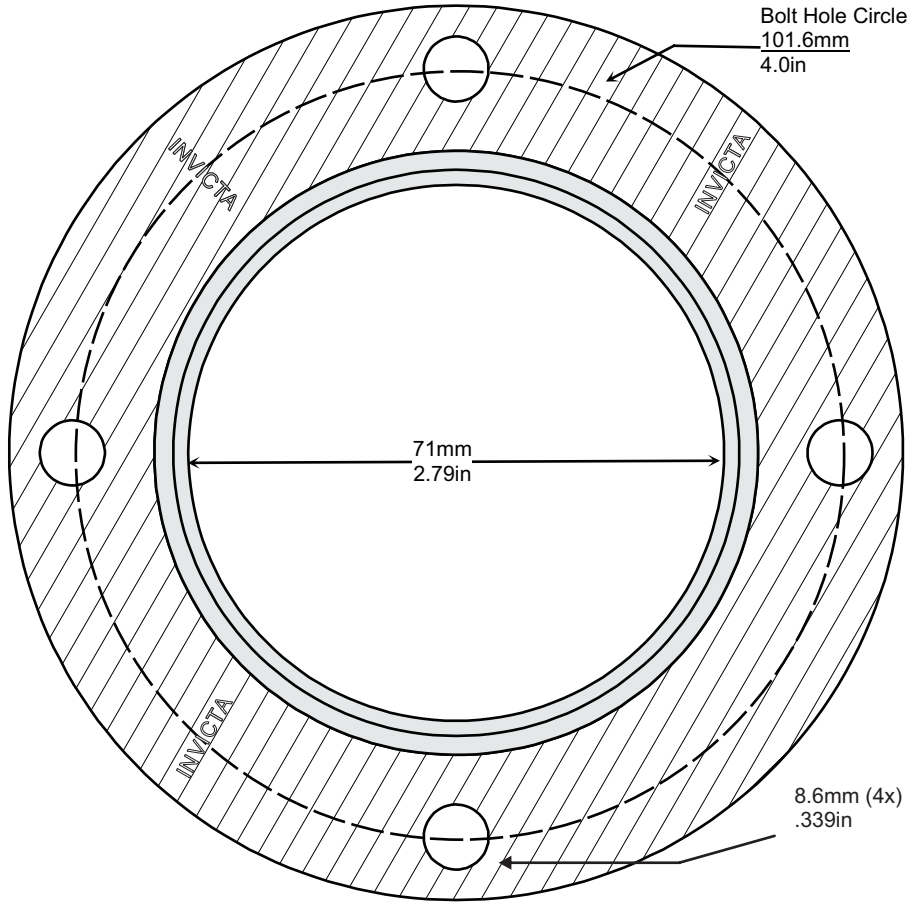

'V' STYLE GASKET INDEX

Kit Reference	Page Number	Kit Reference	Page Number
TGV053	77	TGV356	77
TGV167	78	TGV400	78
TGV174	79	TGV500	78
TGV242	77		
TGV259	77		
TGV324	77		

Images, brands and dimensions are used for reference purposes only. Every effort has been made to ensure all of the information in this catalogue is correct at time of print. We reserve the right to alter any information without prior notice. E. & O.E. Copyright Autogem Invicta Ltd 2017. All Rights Reserved.