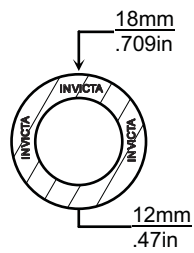

'V' STYLE GASKET INDEX

Kit Reference	Page Number	Kit Reference	Page Number
TGV053	77	TGV356	77
TGV167	78	TGV400	78
TGV174	79	TGV500	78
TGV242	77		
TGV259	77		
TGV324	77		

Images, brands and dimensions are used for reference purposes only. Every effort has been made to ensure all of the information in this catalogue is correct at time of print. We reserve the right to alter any information without prior notice. E. & O.E. Copyright Autogem Invicta Ltd 2017. All Rights Reserved.