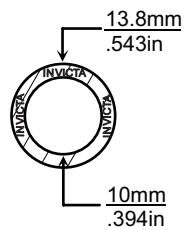

Single Layer Embossed Metal
NOT TO SCALE