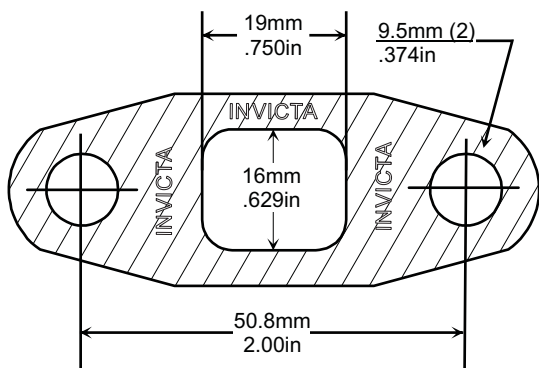

'V' STYLE GASKET INDEX

Kit Reference	Page Number	Kit Reference	Page Number
TGV053	77	TGV356	77
TGV167	78	TGV400	78
TGV174	79	TGV500	78
TGV242	77		
TGV259	77		
TGV324	77		

Images, brands and dimensions are used for reference purposes only. Every effort has been made to ensure all of the information in this catalogue is correct at time of print. We reserve the right to alter any information without prior notice. E. & O.E. Copyright Autogem Invicta Ltd 2017. All Rights Reserved.

Single Layer Embossed Metal
NOT TO SCALE

Single Layer Embossed Steel

NOT TO SCALE

Single Layer Embossed Steel

NOT TO SCALE

Single Layer Embossed Steel

NOT TO SCALE

3 Layers Embossed Metal
NOT TO SCALE