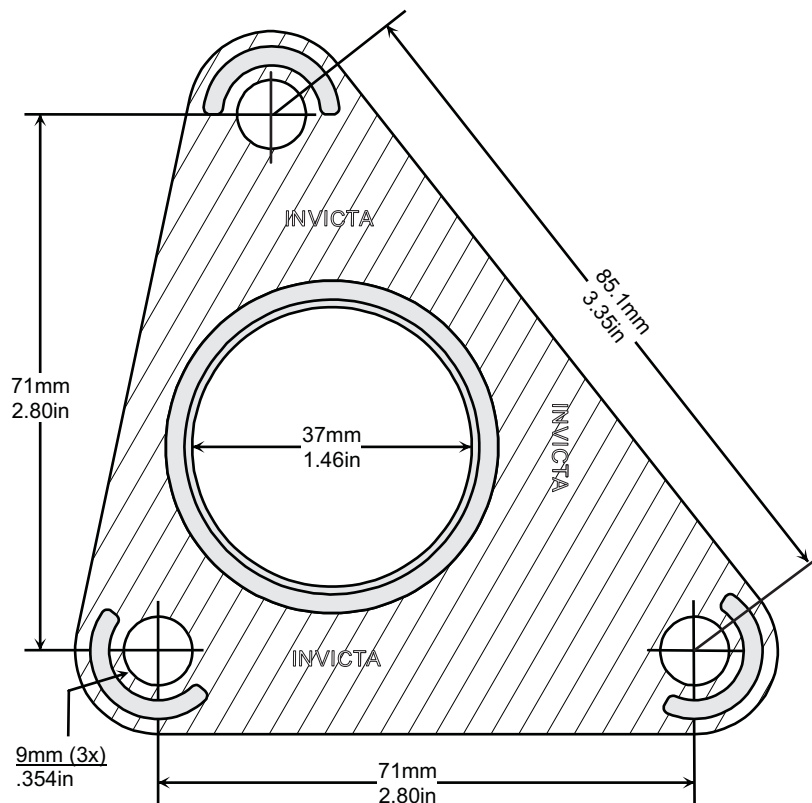

'V' STYLE GASKET INDEX

Kit Reference	Page Number	Kit Reference	Page Number
TGV053	77	TGV356	77
TGV167	78	TGV400	78
TGV174	79	TGV500	78
TGV242	77		
TGV259	77		
TGV324	77		

Images, brands and dimensions are used for reference purposes only. Every effort has been made to ensure all of the information in this catalogue is correct at time of print. We reserve the right to alter any information without prior notice. E. & O.E. Copyright Autogem Invicta Ltd 2017. All Rights Reserved.

Single Layer Embossed Metal
NOT TO SCALE

Single Layer Embossed Steel

NOT TO SCALE

Single Layer Embossed Steel

NOT TO SCALE

Single Layer Embossed Steel

NOT TO SCALE

3 Layers Embossed Metal
NOT TO SCALE