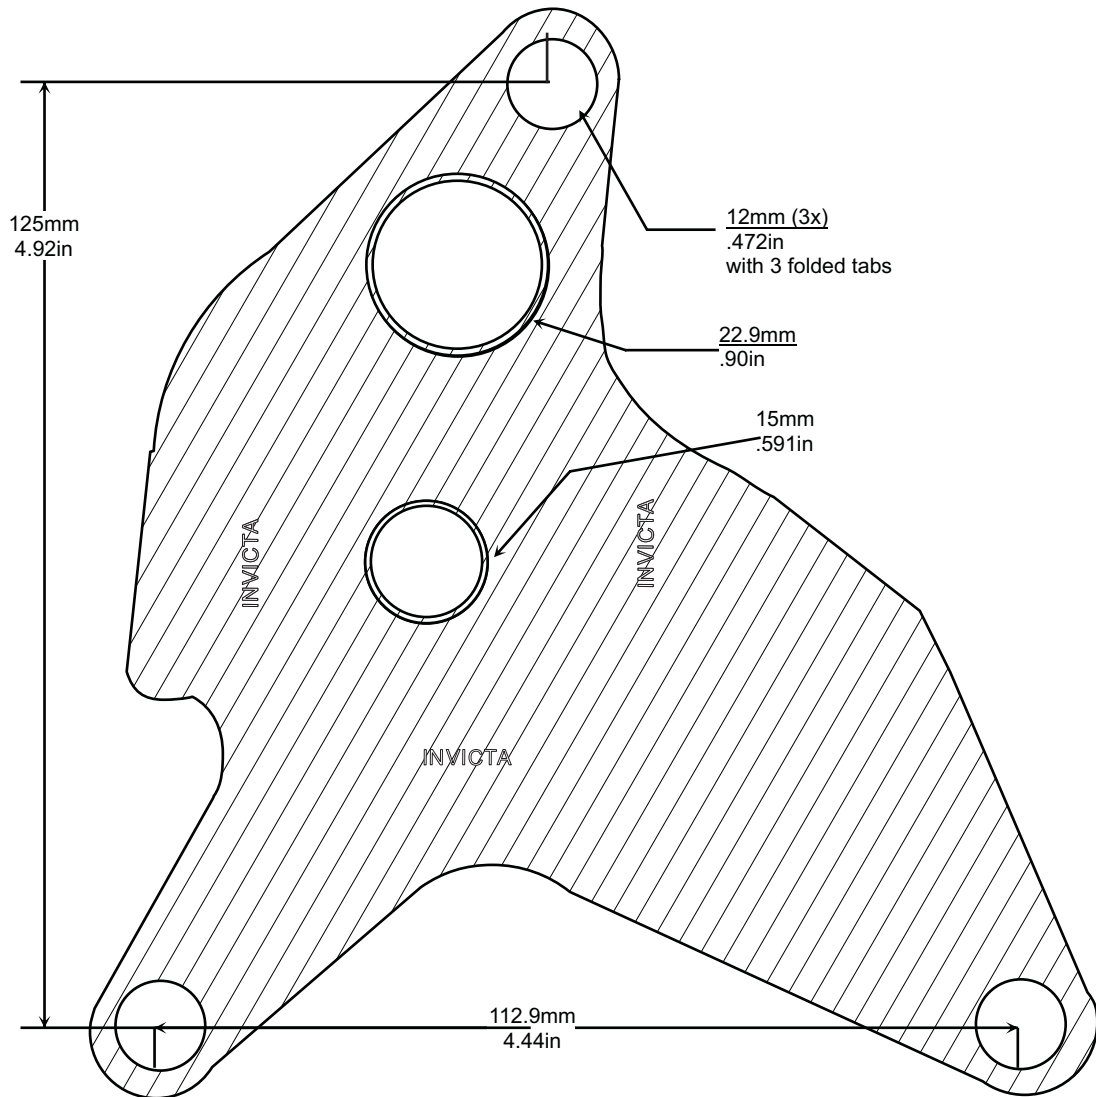

Single Layer Embossed Metal
NOT TO SCALE

Single Layer Embossed Steel

NOT TO SCALE

Single Layer Embossed Steel

NOT TO SCALE

Single Layer Embossed Steel

NOT TO SCALE

3 Layers Embossed Metal
NOT TO SCALE

Single Layer Embossed Steel

NOT TO SCALE

2 LAYERS EMBOSSED METAL

'V' STYLE GASKETS & SEALS

'V' STYLE GASKETS & SEALS

NOTES

A large rectangular area with a thin black border, containing numerous horizontal dotted lines for writing notes.