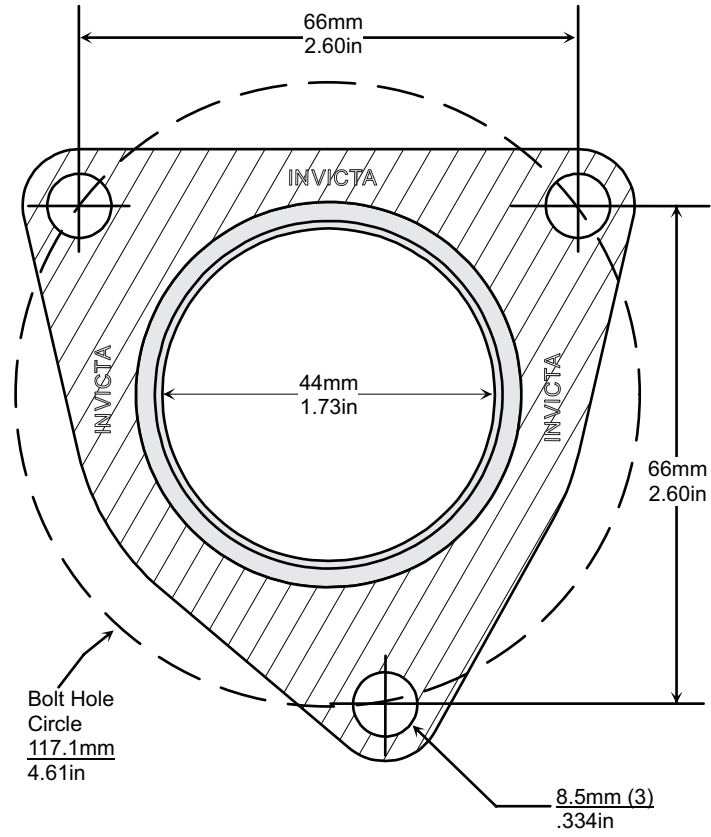

'V' STYLE GASKET INDEX

Kit Reference	Page Number	Kit Reference	Page Number
TGV053	77	TGV356	77
TGV167	78	TGV400	78
TGV174	79	TGV500	78
TGV242	77		
TGV259	77		
TGV324	77		

Images, brands and dimensions are used for reference purposes only. Every effort has been made to ensure all of the information in this catalogue is correct at time of print. We reserve the right to alter any information without prior notice. E. & O.E. Copyright Autogem Invicta Ltd 2017. All Rights Reserved.

Single Layer Embossed Metal
NOT TO SCALE

Single Layer Embossed Steel

NOT TO SCALE

Single Layer Embossed Steel

NOT TO SCALE

Single Layer Embossed Steel

NOT TO SCALE

3 Layers Embossed Metal
NOT TO SCALE