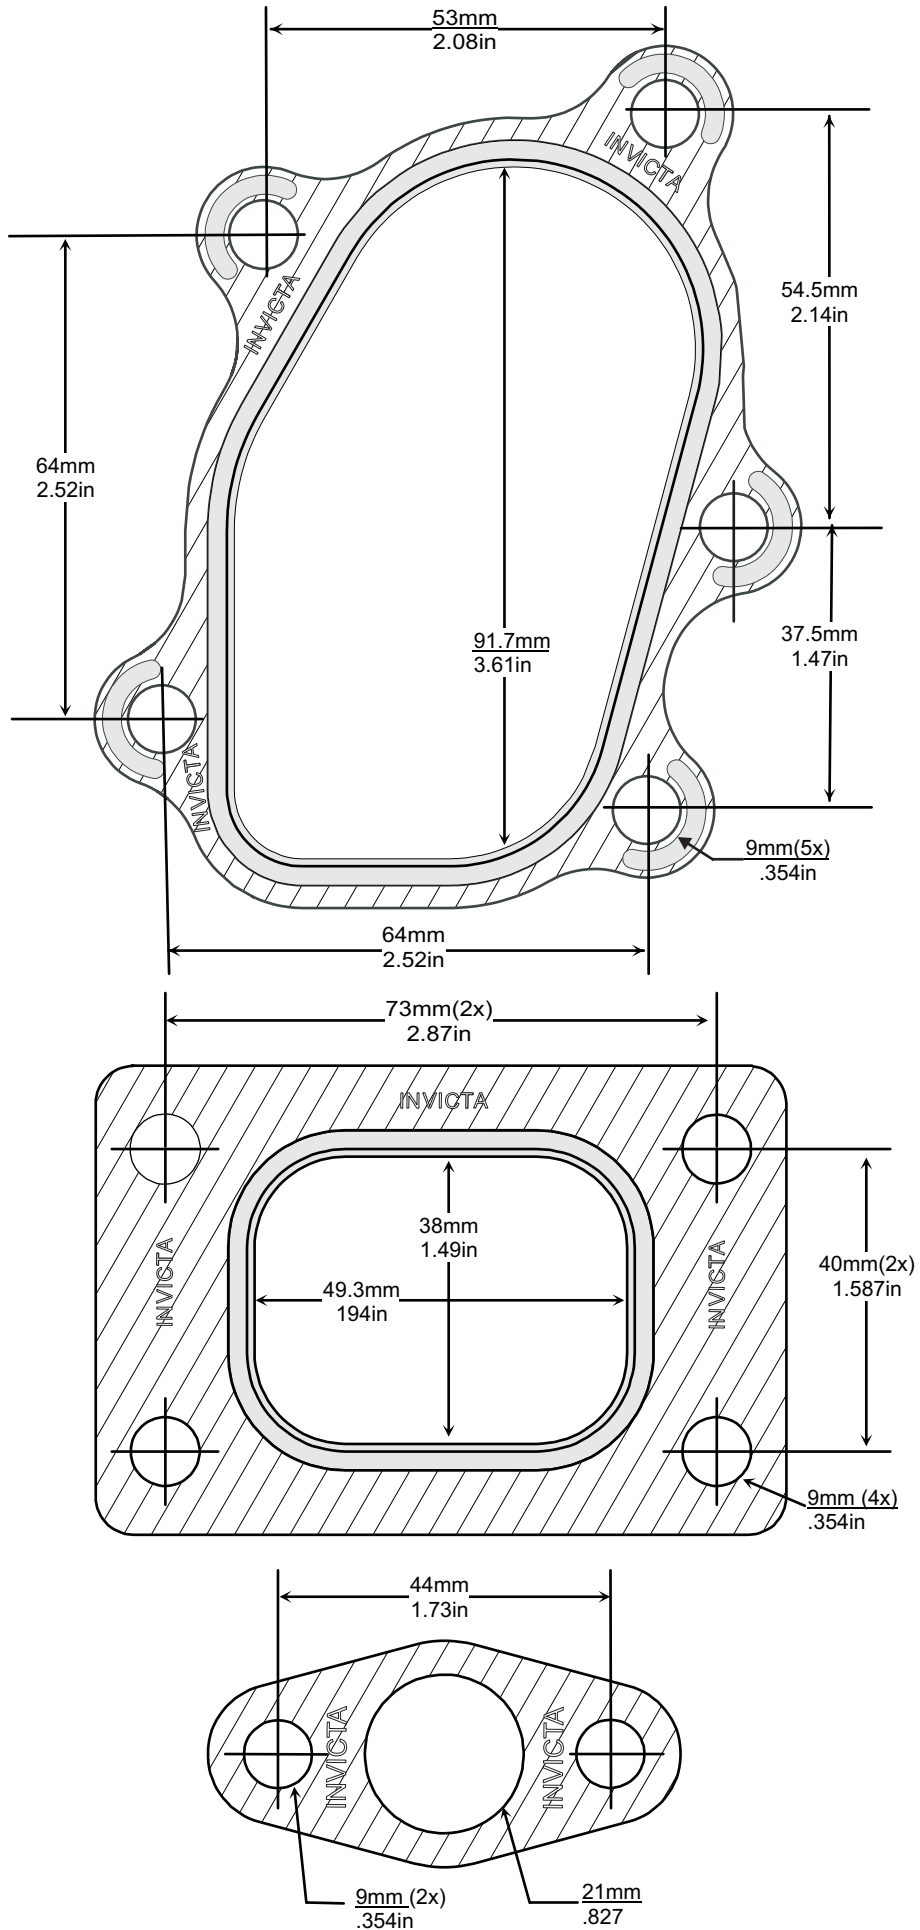

'V' STYLE GASKET INDEX

Kit Reference	Page Number	Kit Reference	Page Number
TGV053	77	TGV356	77
TGV167	78	TGV400	78
TGV174	79	TGV500	78
TGV242	77		
TGV259	77		
TGV324	77		

Images, brands and dimensions are used for reference purposes only. Every effort has been made to ensure all of the information in this catalogue is correct at time of print. We reserve the right to alter any information without prior notice. E. & O.E. Copyright Autogem Invicta Ltd 2017. All Rights Reserved.