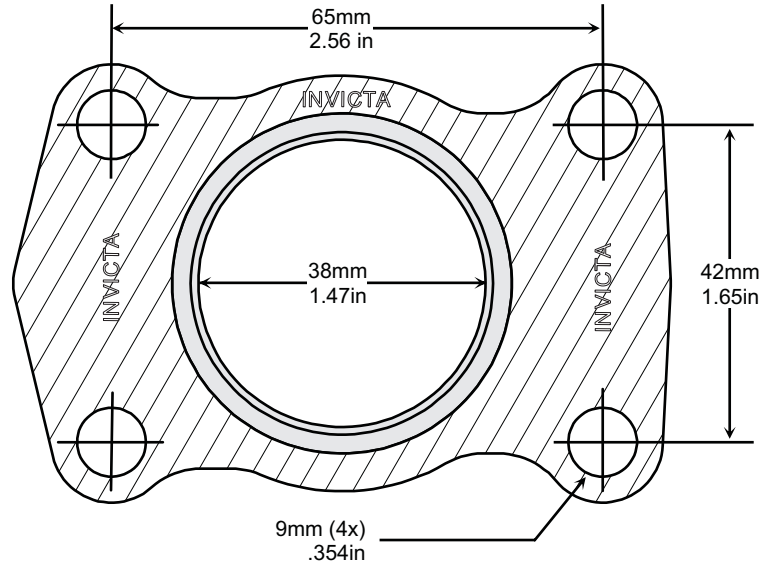

Single Layer Embossed Metal
NOT TO SCALE

Single Layer Embossed Steel

NOT TO SCALE

Single Layer Embossed Steel

NOT TO SCALE

Single Layer Embossed Steel

NOT TO SCALE

3 Layers Embossed Metal
NOT TO SCALE

Single Layer Embossed Steel

NOT TO SCALE

2 LAYERS EMBOSSED METAL

'V' STYLE GASKETS & SEALS

'V' STYLE GASKETS & SEALS

NOTES

A large rectangular area with a thin black border, containing numerous horizontal dotted lines for writing notes.