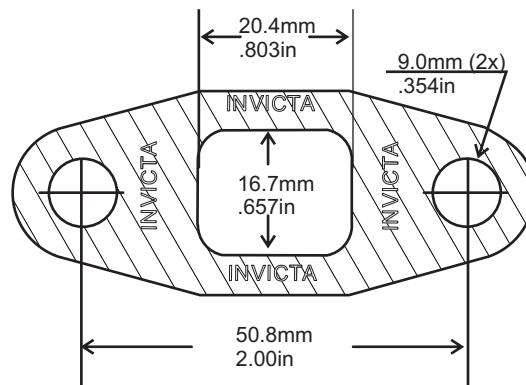

'V' STYLE GASKET INDEX

Kit Reference	Page Number	Kit Reference	Page Number
TGV053	77	TGV356	77
TGV167	78	TGV400	78
TGV174	79	TGV500	78
TGV242	77		
TGV259	77		
TGV324	77		

Images, brands and dimensions are used for reference purposes only. Every effort has been made to ensure all of the information in this catalogue is correct at time of print. We reserve the right to alter any information without prior notice. E. & O.E. Copyright Autogem Invicta Ltd 2017. All Rights Reserved.