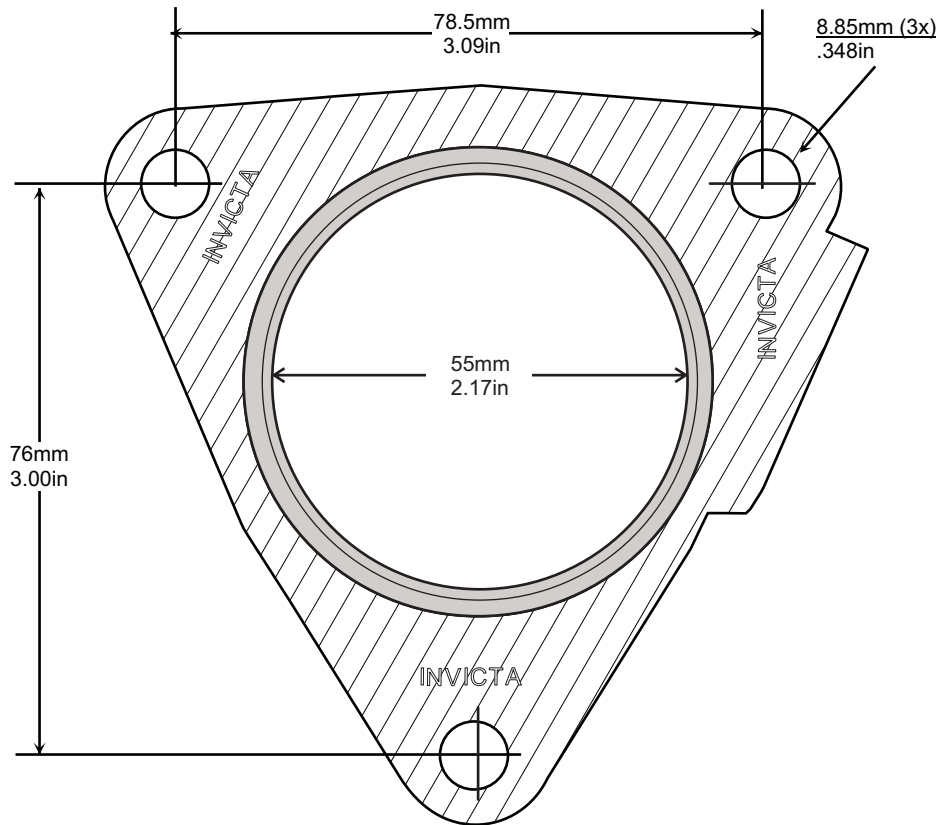

Single Layer Embossed Metal
NOT TO SCALE

Single Layer Embossed Steel

NOT TO SCALE

Single Layer Embossed Steel

NOT TO SCALE

Single Layer Embossed Steel

NOT TO SCALE

3 Layers Embossed Metal
NOT TO SCALE

Single Layer Embossed Steel

NOT TO SCALE

2 LAYERS EMBOSSED METAL

'V' STYLE GASKETS & SEALS

'V' STYLE GASKETS & SEALS

NOTES

A large rectangular area with a thin black border, containing numerous horizontal dotted lines for writing notes.