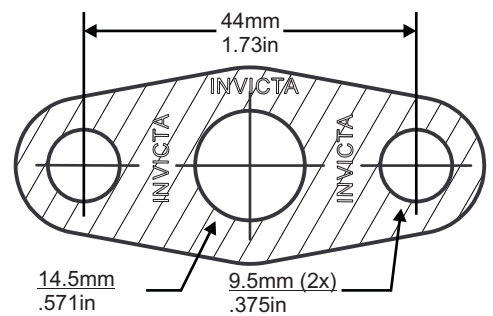

'V' STYLE GASKET INDEX

Kit Reference	Page Number	Kit Reference	Page Number
TGV053	77	TGV356	77
TGV167	78	TGV400	78
TGV174	79	TGV500	78
TGV242	77		
TGV259	77		
TGV324	77		

Images, brands and dimensions are used for reference purposes only. Every effort has been made to ensure all of the information in this catalogue is correct at time of print. We reserve the right to alter any information without prior notice. E. & O.E. Copyright Autogem Invicta Ltd 2017. All Rights Reserved.

Single Layer Embossed Metal
NOT TO SCALE

Single Layer Embossed Steel

NOT TO SCALE

Single Layer Embossed Steel

NOT TO SCALE

Single Layer Embossed Steel

NOT TO SCALE

3 Layers Embossed Metal
NOT TO SCALE