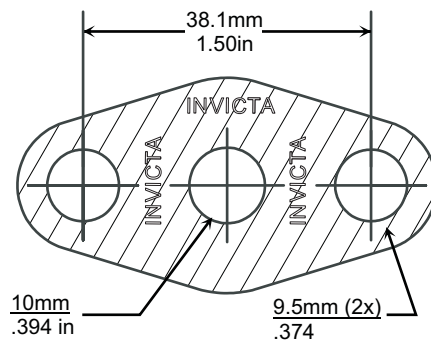

'V' STYLE GASKET INDEX

Kit Reference	Page Number	Kit Reference	Page Number
TGV053	77	TGV356	77
TGV167	78	TGV400	78
TGV174	79	TGV500	78
TGV242	77		
TGV259	77		
TGV324	77		

Images, brands and dimensions are used for reference purposes only. Every effort has been made to ensure all of the information in this catalogue is correct at time of print. We reserve the right to alter any information without prior notice. E. & O.E. Copyright Autogem Invicta Ltd 2017. All Rights Reserved.

Single Layer Embossed Metal
NOT TO SCALE

Single Layer Embossed Steel

NOT TO SCALE

Single Layer Embossed Steel

NOT TO SCALE

Single Layer Embossed Steel

NOT TO SCALE

3 Layers Embossed Metal
NOT TO SCALE