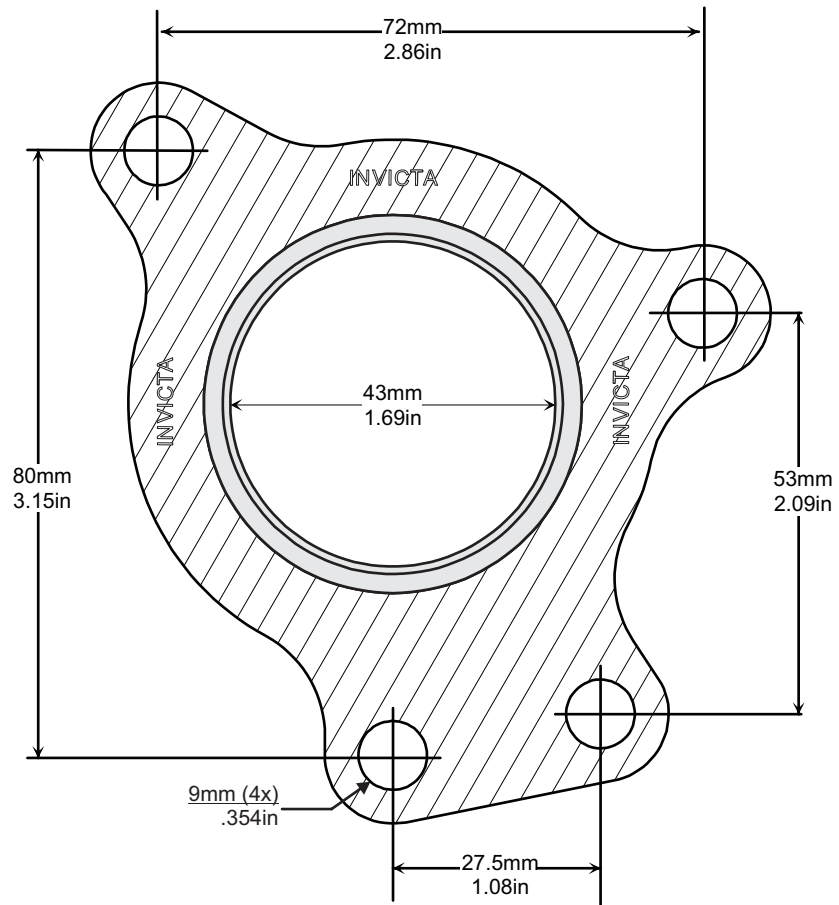

'V' STYLE GASKET INDEX

Kit Reference	Page Number	Kit Reference	Page Number
TGV053	77	TGV356	77
TGV167	78	TGV400	78
TGV174	79	TGV500	78
TGV242	77		
TGV259	77		
TGV324	77		

Images, brands and dimensions are used for reference purposes only. Every effort has been made to ensure all of the information in this catalogue is correct at time of print. We reserve the right to alter any information without prior notice. E. & O.E. Copyright Autogem Invicta Ltd 2017. All Rights Reserved.