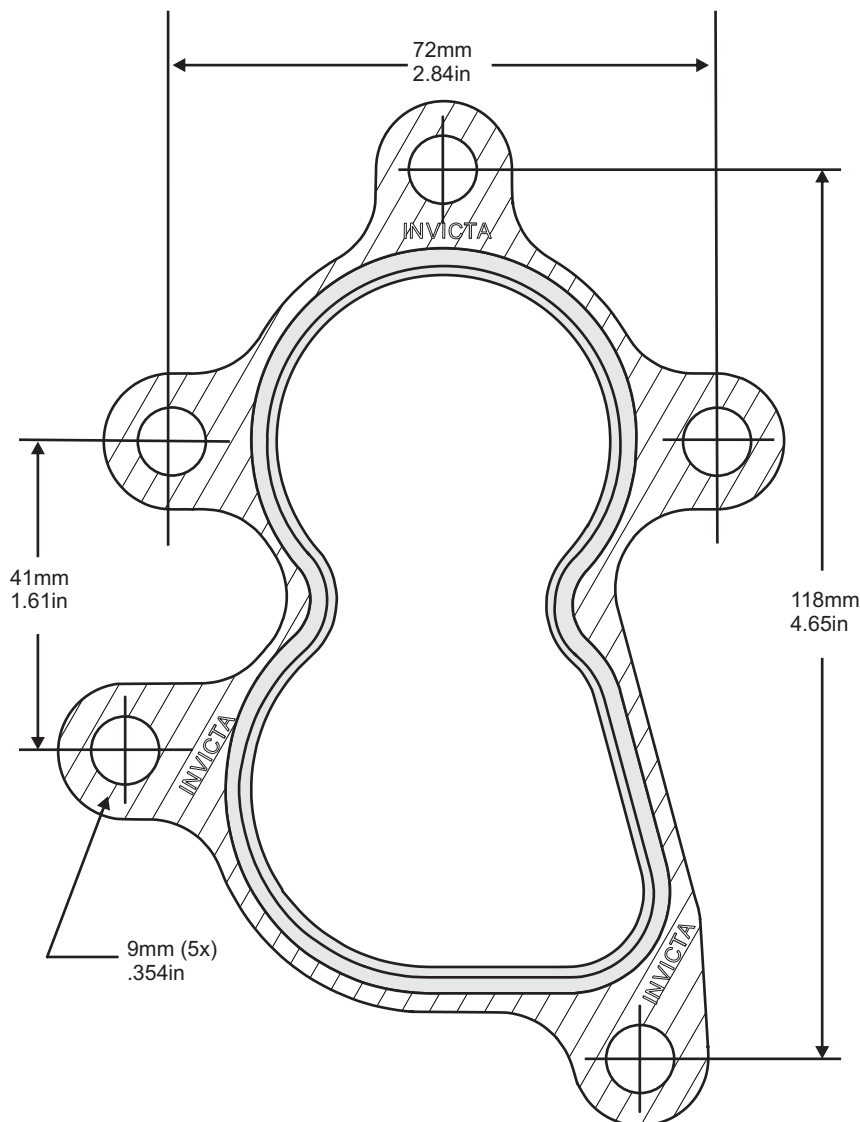

'V' STYLE GASKET INDEX

Kit Reference	Page Number	Kit Reference	Page Number
TGV053	77	TGV356	77
TGV167	78	TGV400	78
TGV174	79	TGV500	78
TGV242	77		
TGV259	77		
TGV324	77		

Images, brands and dimensions are used for reference purposes only. Every effort has been made to ensure all of the information in this catalogue is correct at time of print. We reserve the right to alter any information without prior notice. E. & O.E. Copyright Autogem Invicta Ltd 2017. All Rights Reserved.

Single Layer Embossed Metal
NOT TO SCALE

Single Layer Embossed Steel

NOT TO SCALE

Single Layer Embossed Steel

NOT TO SCALE

Single Layer Embossed Steel

NOT TO SCALE

3 Layers Embossed Metal
NOT TO SCALE