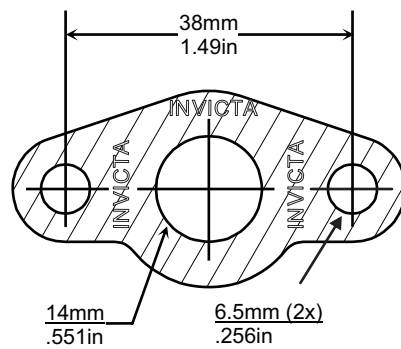

Single Layer Embossed Steel

NOT TO SCALE

2 LAYERS EMBOSSED METAL

'V' STYLE GASKETS & SEALS

'V' STYLE GASKETS & SEALS

NOTES

A large rectangular area with a thin black border, containing numerous horizontal dotted lines for writing notes.

A large rectangular area with a thin black border, containing numerous horizontal dotted lines for writing notes.

NOTES

A large rectangular area with a thin black border, containing numerous horizontal dotted lines for writing notes.