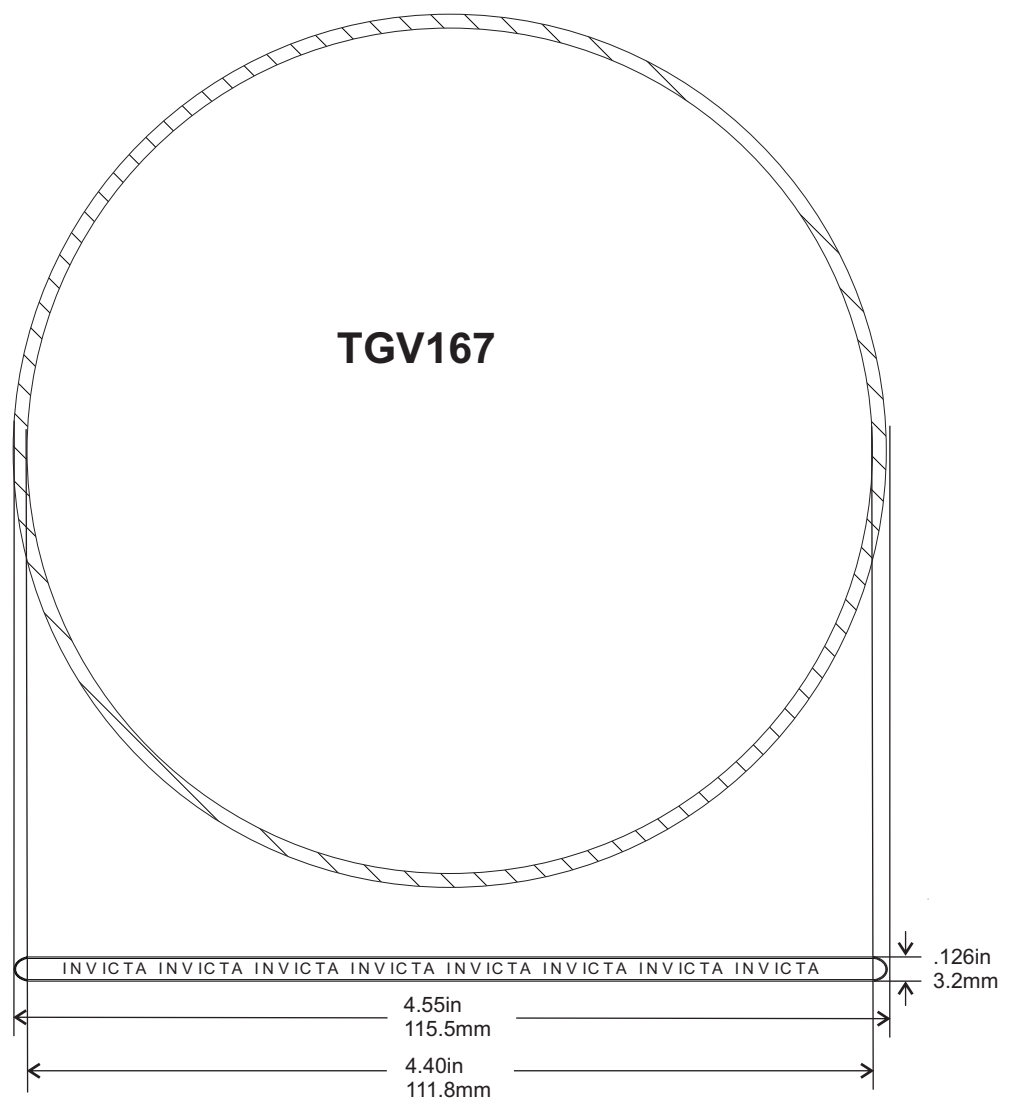

Single Layer Embossed Steel

NOT TO SCALE

2 LAYERS EMBOSSED METAL

'V' STYLE GASKETS & SEALS

'V' STYLE GASKETS & SEALS

NOTES

A large rectangular area with a thin black border, containing numerous horizontal dotted lines for writing notes.