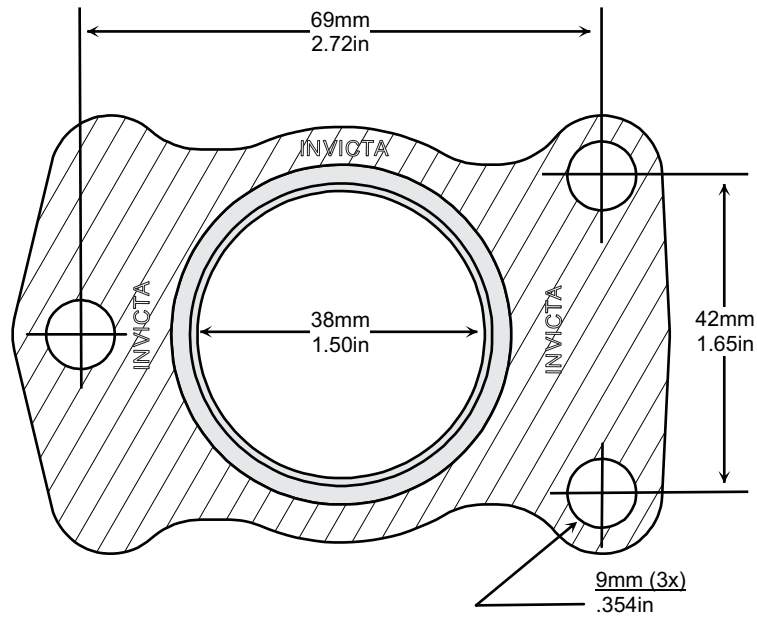

'V' STYLE GASKET INDEX

Kit Reference	Page Number	Kit Reference	Page Number
TGV053	77	TGV356	77
TGV167	78	TGV400	78
TGV174	79	TGV500	78
TGV242	77		
TGV259	77		
TGV324	77		

Images, brands and dimensions are used for reference purposes only. Every effort has been made to ensure all of the information in this catalogue is correct at time of print. We reserve the right to alter any information without prior notice. E. & O.E. Copyright Autogem Invicta Ltd 2017. All Rights Reserved.

Single Layer Embossed Metal
NOT TO SCALE

Single Layer Embossed Steel

NOT TO SCALE

Single Layer Embossed Steel

NOT TO SCALE

Single Layer Embossed Steel

NOT TO SCALE

3 Layers Embossed Metal
NOT TO SCALE