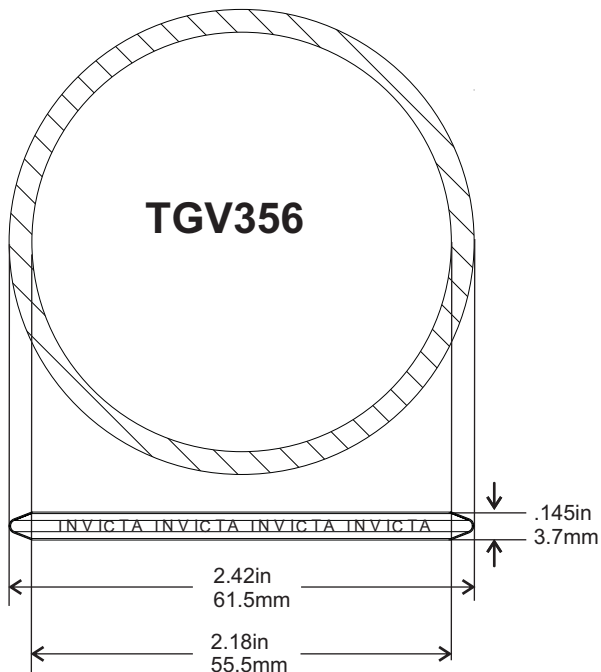

Single Layer Embossed Steel

NOT TO SCALE

2 LAYERS EMBOSSED METAL

'V' STYLE GASKETS & SEALS

'V' STYLE GASKETS & SEALS

NOTES

A large rectangular area with a thin black border, containing numerous horizontal dotted lines for writing notes.