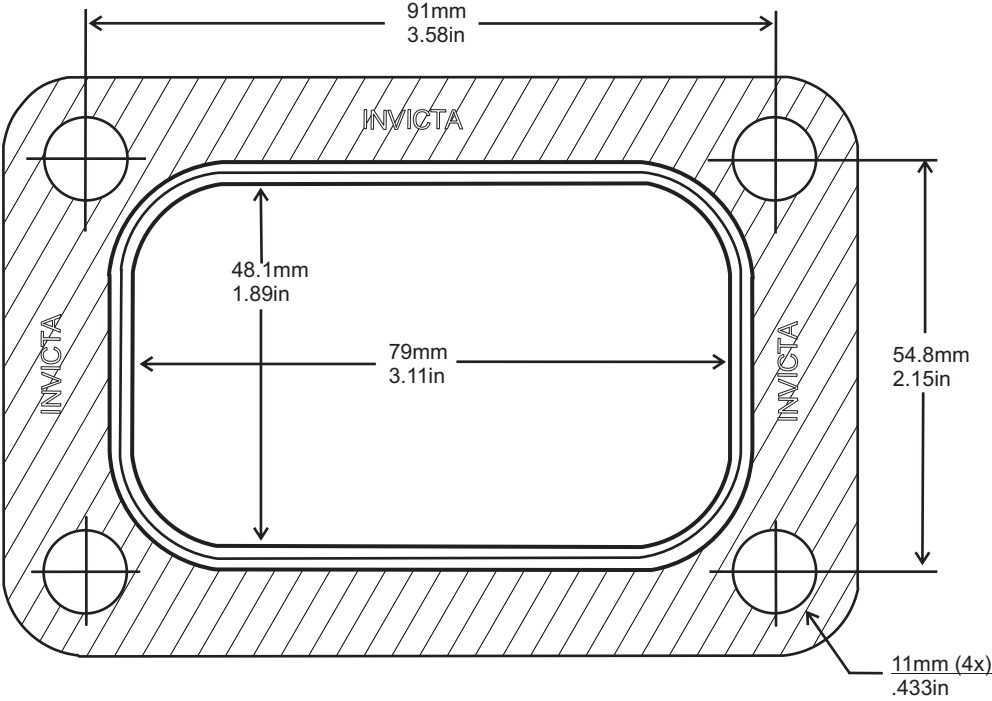

Single Layer Embossed Steel

NOT TO SCALE

2 LAYERS EMBOSSED METAL

'V' STYLE GASKETS & SEALS

'V' STYLE GASKETS & SEALS

NOTES

A large rectangular area with a thin black border, containing numerous horizontal dotted lines for writing notes.