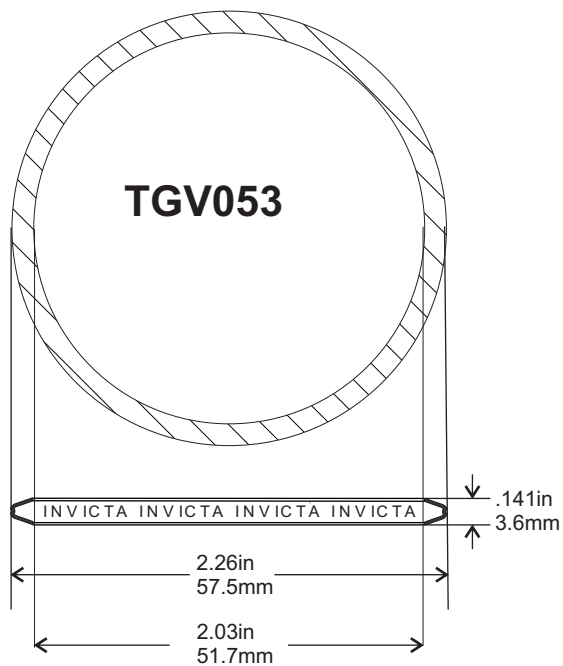

Single Layer Embossed Steel

NOT TO SCALE

2 LAYERS EMBOSSED METAL

'V' STYLE GASKETS & SEALS

'V' STYLE GASKETS & SEALS

NOTES

A large rectangular area with a thin black border, containing numerous horizontal dotted lines for writing notes.