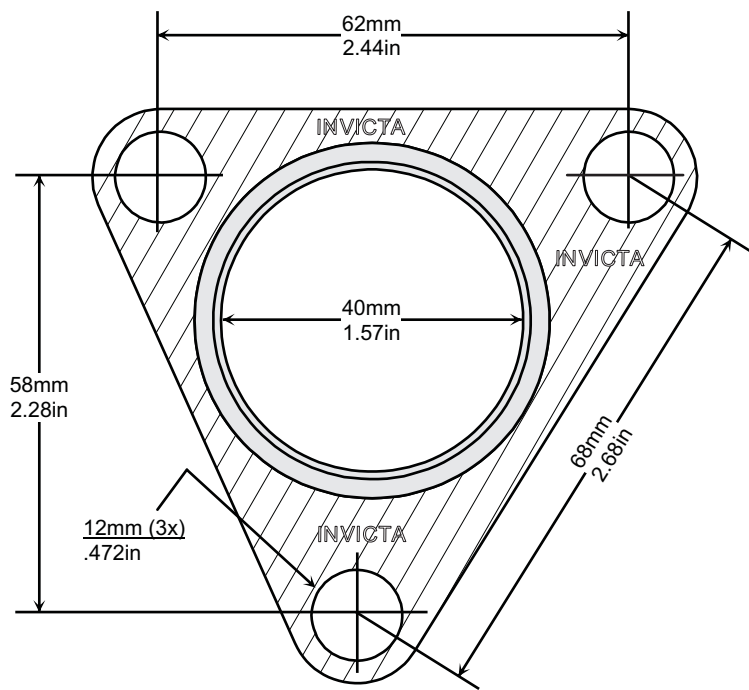

Single Layer Embossed Metal
NOT TO SCALE

Single Layer Embossed Steel

NOT TO SCALE

Single Layer Embossed Steel

NOT TO SCALE

Single Layer Embossed Steel

NOT TO SCALE

3 Layers Embossed Metal
NOT TO SCALE

Single Layer Embossed Steel

NOT TO SCALE

2 LAYERS EMBOSSED METAL

'V' STYLE GASKETS & SEALS

'V' STYLE GASKETS & SEALS

NOTES

A large rectangular area with a thin black border, containing numerous horizontal dotted lines for writing notes.