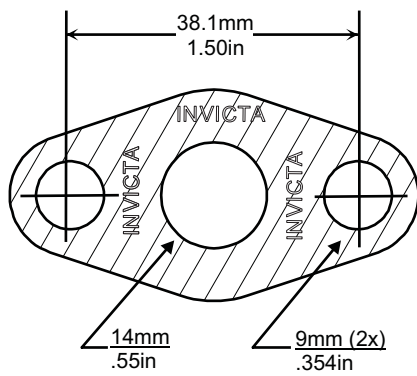

'V' STYLE GASKET INDEX

Kit Reference	Page Number	Kit Reference	Page Number
TGV053	77	TGV356	77
TGV167	78	TGV400	78
TGV174	79	TGV500	78
TGV242	77		
TGV259	77		
TGV324	77		

Images, brands and dimensions are used for reference purposes only. Every effort has been made to ensure all of the information in this catalogue is correct at time of print. We reserve the right to alter any information without prior notice. E. & O.E. Copyright Autogem Invicta Ltd 2017. All Rights Reserved.

Single Layer Embossed Metal
NOT TO SCALE

Single Layer Embossed Steel

NOT TO SCALE

Single Layer Embossed Steel

NOT TO SCALE

Single Layer Embossed Steel

NOT TO SCALE

3 Layers Embossed Metal
NOT TO SCALE