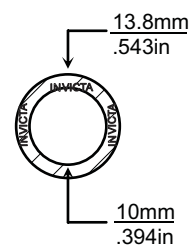

'V' STYLE GASKET INDEX

Kit Reference	Page Number	Kit Reference	Page Number
TGV053	77	TGV356	77
TGV167	78	TGV400	78
TGV174	79	TGV500	78
TGV242	77		
TGV259	77		
TGV324	77		

Images, brands and dimensions are used for reference purposes only. Every effort has been made to ensure all of the information in this catalogue is correct at time of print. We reserve the right to alter any information without prior notice. E. & O.E. Copyright Autogem Invicta Ltd 2017. All Rights Reserved.