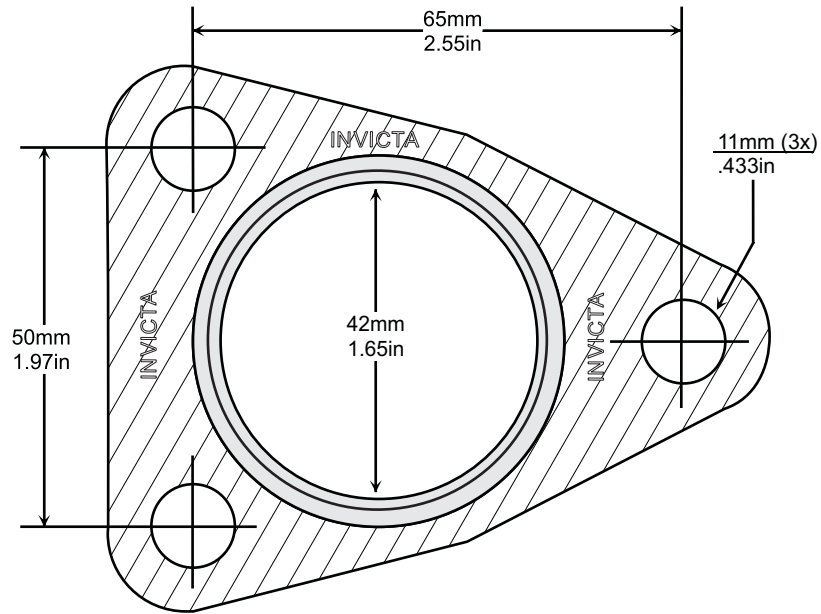

Single Layer Embossed Metal
NOT TO SCALE

Single Layer Embossed Steel

NOT TO SCALE

Single Layer Embossed Steel

NOT TO SCALE

Single Layer Embossed Steel

NOT TO SCALE

3 Layers Embossed Metal
NOT TO SCALE

Single Layer Embossed Steel

NOT TO SCALE

2 LAYERS EMBOSSED METAL

'V' STYLE GASKETS & SEALS

'V' STYLE GASKETS & SEALS

NOTES

A large rectangular area with a thin black border, containing numerous horizontal dotted lines for writing notes.