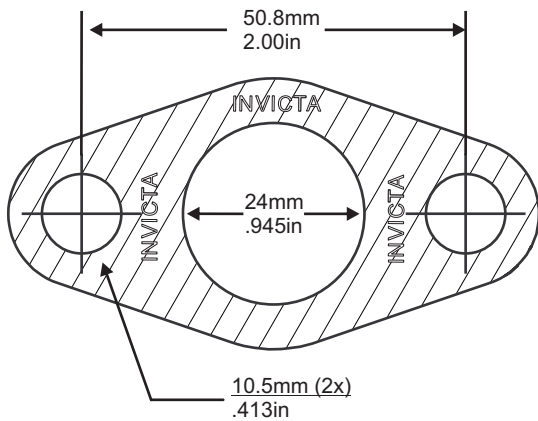

'V' STYLE GASKET INDEX

Kit Reference	Page Number	Kit Reference	Page Number
TGV053	77	TGV356	77
TGV167	78	TGV400	78
TGV174	79	TGV500	78
TGV242	77		
TGV259	77		
TGV324	77		

Images, brands and dimensions are used for reference purposes only. Every effort has been made to ensure all of the information in this catalogue is correct at time of print. We reserve the right to alter any information without prior notice. E. & O.E. Copyright Autogem Invicta Ltd 2017. All Rights Reserved.

Single Layer Embossed Metal
NOT TO SCALE

Single Layer Embossed Steel

NOT TO SCALE

Single Layer Embossed Steel

NOT TO SCALE

Single Layer Embossed Steel

NOT TO SCALE

3 Layers Embossed Metal
NOT TO SCALE