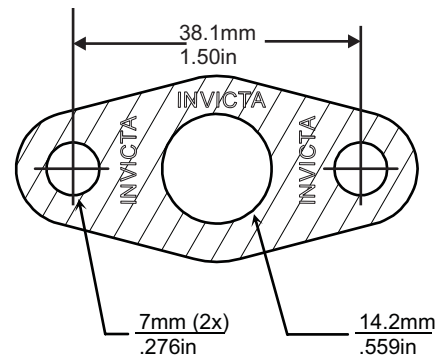

'V' STYLE GASKET INDEX

Kit Reference	Page Number	Kit Reference	Page Number
TGV053	77	TGV356	77
TGV167	78	TGV400	78
TGV174	79	TGV500	78
TGV242	77		
TGV259	77		
TGV324	77		

Images, brands and dimensions are used for reference purposes only. Every effort has been made to ensure all of the information in this catalogue is correct at time of print. We reserve the right to alter any information without prior notice. E. & O.E. Copyright Autogem Invicta Ltd 2017. All Rights Reserved.

Single Layer Embossed Metal
NOT TO SCALE

Single Layer Embossed Steel

NOT TO SCALE

Single Layer Embossed Steel

NOT TO SCALE

Single Layer Embossed Steel

NOT TO SCALE

3 Layers Embossed Metal
NOT TO SCALE