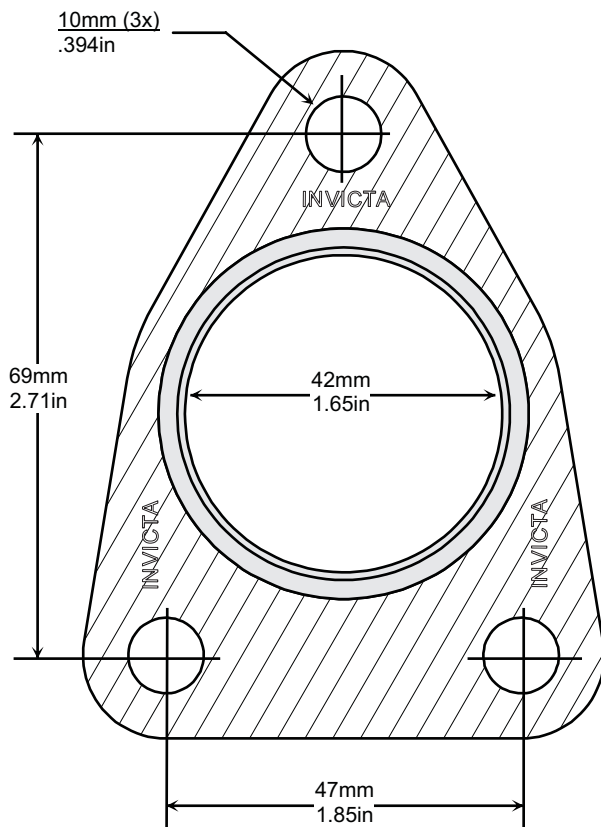

'V' STYLE GASKET INDEX

Kit Reference	Page Number	Kit Reference	Page Number
TGV053	77	TGV356	77
TGV167	78	TGV400	78
TGV174	79	TGV500	78
TGV242	77		
TGV259	77		
TGV324	77		

Images, brands and dimensions are used for reference purposes only. Every effort has been made to ensure all of the information in this catalogue is correct at time of print. We reserve the right to alter any information without prior notice. E. & O.E. Copyright Autogem Invicta Ltd 2017. All Rights Reserved.

Single Layer Embossed Metal
NOT TO SCALE

Single Layer Embossed Steel

NOT TO SCALE

Single Layer Embossed Steel

NOT TO SCALE

Single Layer Embossed Steel

NOT TO SCALE

3 Layers Embossed Metal
NOT TO SCALE