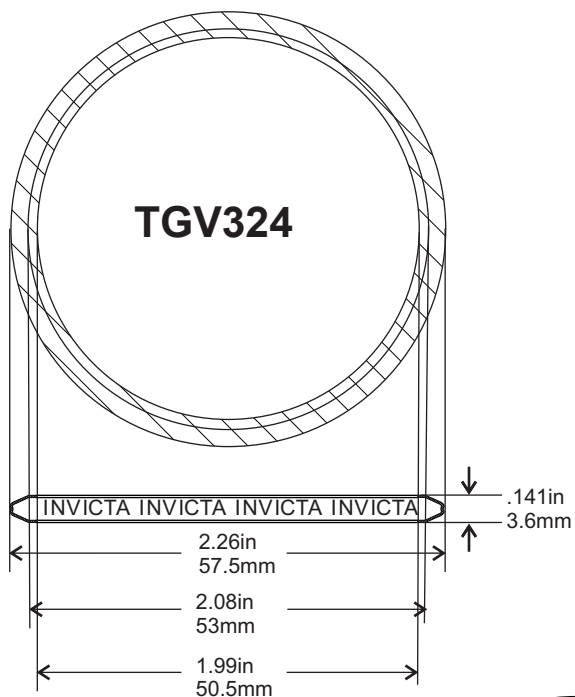

Single Layer Embossed Steel

NOT TO SCALE

2 LAYERS EMBOSSED METAL

'V' STYLE GASKETS & SEALS

'V' STYLE GASKETS & SEALS

NOTES

A large rectangular area with a thin black border, containing numerous horizontal dotted lines for writing notes.