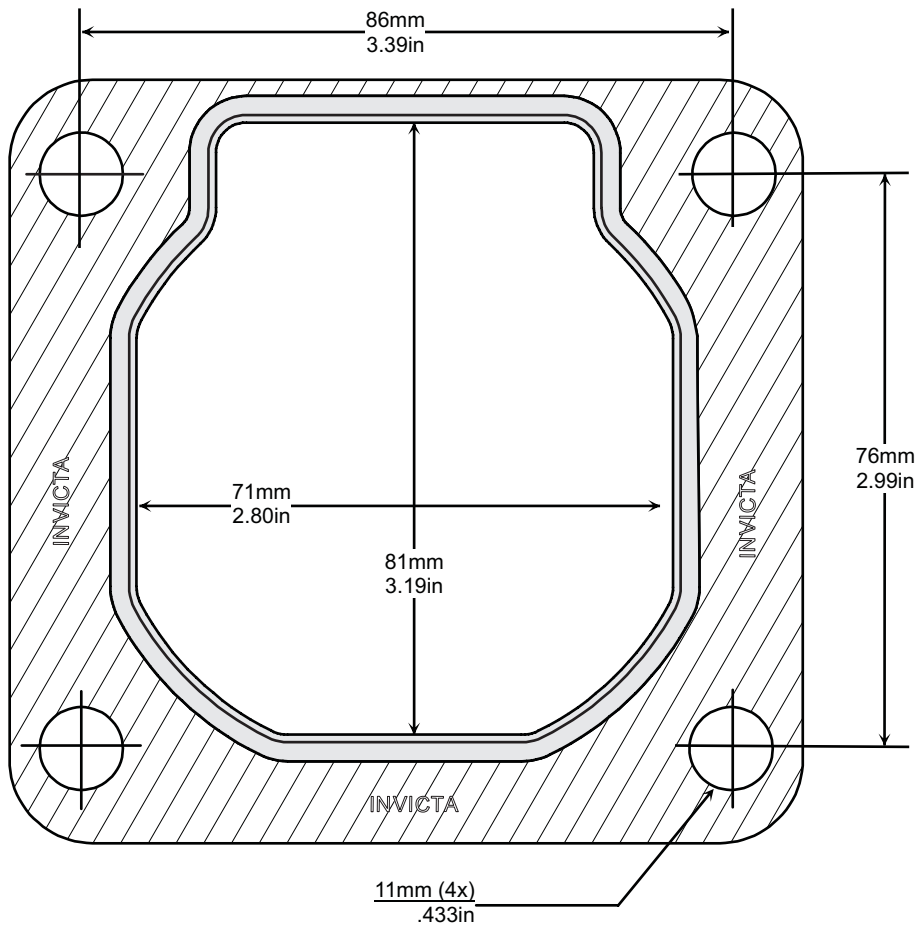

Single Layer Embossed Metal
NOT TO SCALE

Single Layer Embossed Steel

NOT TO SCALE

Single Layer Embossed Steel

NOT TO SCALE

Single Layer Embossed Steel

NOT TO SCALE

3 Layers Embossed Metal
NOT TO SCALE

Single Layer Embossed Steel

NOT TO SCALE

2 LAYERS EMBOSSED METAL

'V' STYLE GASKETS & SEALS

'V' STYLE GASKETS & SEALS

NOTES

A large rectangular area with a thin black border, containing numerous horizontal dotted lines for writing notes.