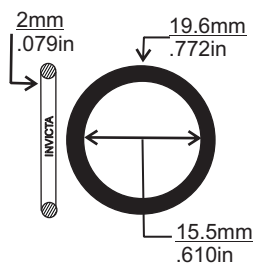

Single Layer Embossed Metal
NOT TO SCALE

Single Layer Embossed Steel

NOT TO SCALE

Single Layer Embossed Steel

NOT TO SCALE

Single Layer Embossed Steel

NOT TO SCALE

3 Layers Embossed Metal
NOT TO SCALE

Single Layer Embossed Steel

NOT TO SCALE

2 LAYERS EMBOSSED METAL

'V' STYLE GASKETS & SEALS

'V' STYLE GASKETS & SEALS

NOTES

A large rectangular area with a thin black border, containing numerous horizontal dotted lines for writing notes.