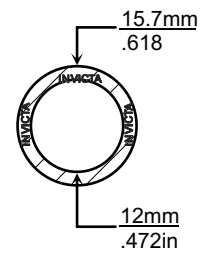

'V' STYLE GASKET INDEX

Kit Reference	Page Number	Kit Reference	Page Number
TGV053	77	TGV356	77
TGV167	78	TGV400	78
TGV174	79	TGV500	78
TGV242	77		
TGV259	77		
TGV324	77		

Images, brands and dimensions are used for reference purposes only. Every effort has been made to ensure all of the information in this catalogue is correct at time of print. We reserve the right to alter any information without prior notice. E. & O.E. Copyright Autogem Invicta Ltd 2017. All Rights Reserved.