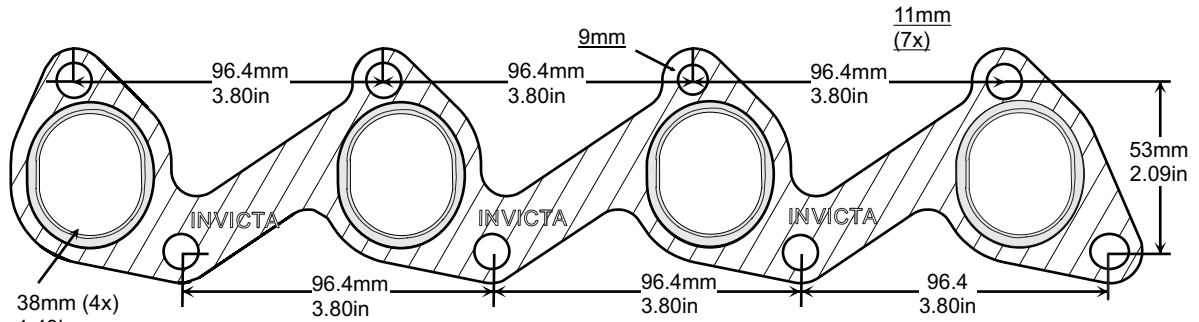

'V' STYLE GASKET INDEX

Kit Reference	Page Number	Kit Reference	Page Number
TGV053	77	TGV356	77
TGV167	78	TGV400	78
TGV174	79	TGV500	78
TGV242	77		
TGV259	77		
TGV324	77		

Images, brands and dimensions are used for reference purposes only. Every effort has been made to ensure all of the information in this catalogue is correct at time of print. We reserve the right to alter any information without prior notice. E. & O.E. Copyright Autogem Invicta Ltd 2017. All Rights Reserved.

Single Layer Embossed Metal
NOT TO SCALE

Single Layer Embossed Steel

NOT TO SCALE

Single Layer Embossed Steel

NOT TO SCALE

Single Layer Embossed Steel

NOT TO SCALE

3 Layers Embossed Metal
NOT TO SCALE