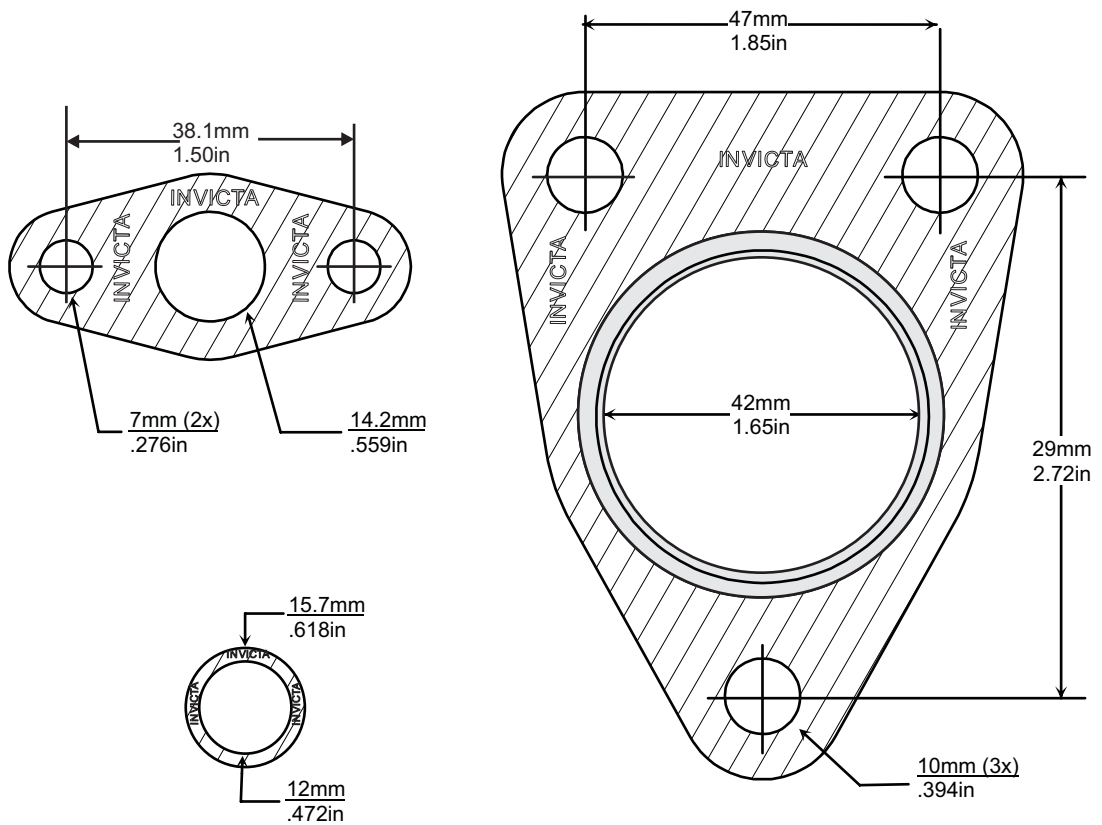

'V' STYLE GASKET INDEX

Kit Reference	Page Number	Kit Reference	Page Number
TGV053	77	TGV356	77
TGV167	78	TGV400	78
TGV174	79	TGV500	78
TGV242	77		
TGV259	77		
TGV324	77		

Images, brands and dimensions are used for reference purposes only. Every effort has been made to ensure all of the information in this catalogue is correct at time of print. We reserve the right to alter any information without prior notice. E. & O.E. Copyright Autogem Invicta Ltd 2017. All Rights Reserved.

Single Layer Embossed Metal
NOT TO SCALE

Single Layer Embossed Steel

NOT TO SCALE

Single Layer Embossed Steel

NOT TO SCALE

Single Layer Embossed Steel

NOT TO SCALE

3 Layers Embossed Metal
NOT TO SCALE