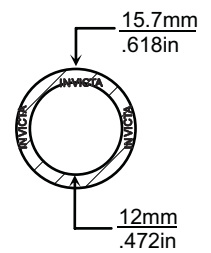

'V' STYLE GASKET INDEX

Kit Reference	Page Number	Kit Reference	Page Number
TGV053	77	TGV356	77
TGV167	78	TGV400	78
TGV174	79	TGV500	78
TGV242	77		
TGV259	77		
TGV324	77		

Images, brands and dimensions are used for reference purposes only. Every effort has been made to ensure all of the information in this catalogue is correct at time of print. We reserve the right to alter any information without prior notice. E. & O.E. Copyright Autogem Invicta Ltd 2017. All Rights Reserved.