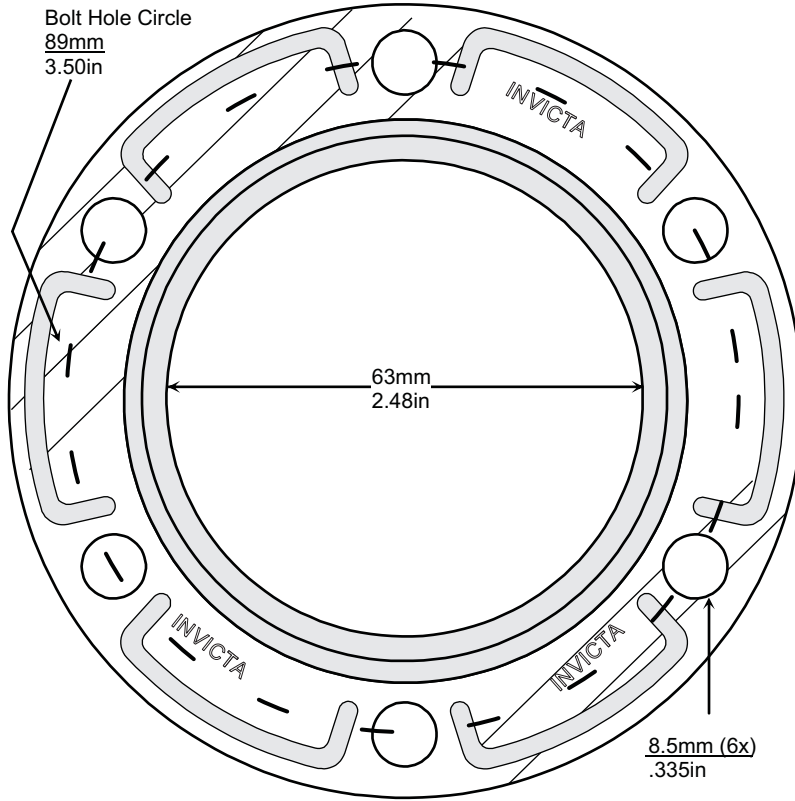

'V' STYLE GASKET INDEX

Kit Reference	Page Number	Kit Reference	Page Number
TGV053	77	TGV356	77
TGV167	78	TGV400	78
TGV174	79	TGV500	78
TGV242	77		
TGV259	77		
TGV324	77		

Images, brands and dimensions are used for reference purposes only. Every effort has been made to ensure all of the information in this catalogue is correct at time of print. We reserve the right to alter any information without prior notice. E. & O.E. Copyright Autogem Invicta Ltd 2017. All Rights Reserved.