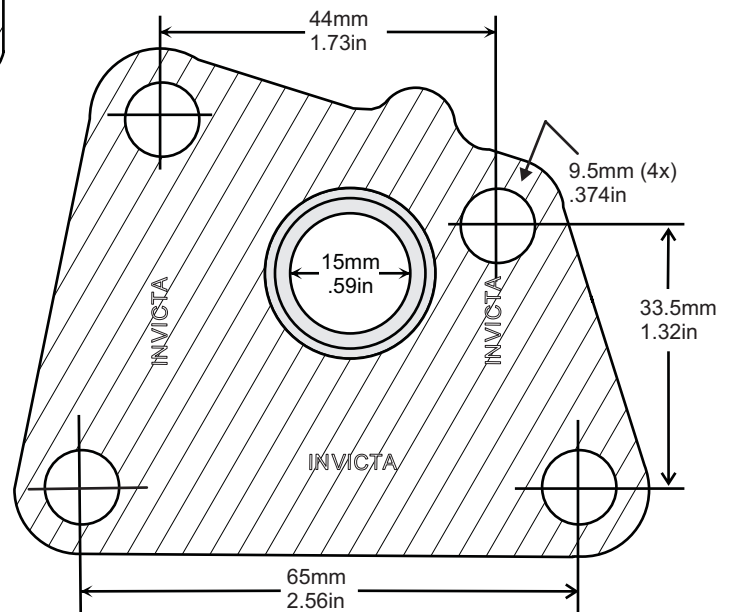

Single Layer Embossed Metal
NOT TO SCALE

Single Layer Embossed Steel

NOT TO SCALE

Single Layer Embossed Steel

NOT TO SCALE

Single Layer Embossed Steel

NOT TO SCALE

3 Layers Embossed Metal
NOT TO SCALE

Single Layer Embossed Steel

NOT TO SCALE

2 LAYERS EMBOSSED METAL

'V' STYLE GASKETS & SEALS

'V' STYLE GASKETS & SEALS

NOTES

A large rectangular area with a thin black border, containing numerous horizontal dotted lines for writing notes.