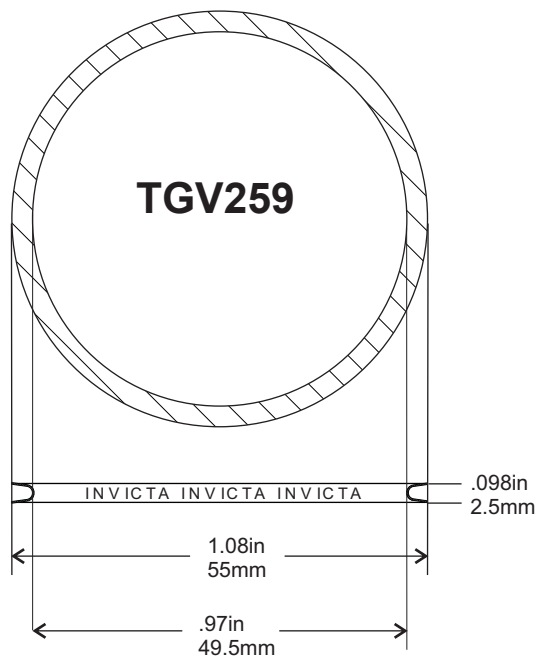

Single Layer Embossed Steel

NOT TO SCALE

2 LAYERS EMBOSSED METAL

'V' STYLE GASKETS & SEALS

'V' STYLE GASKETS & SEALS

NOTES

A large rectangular area with a thin black border, containing numerous horizontal dotted lines for writing notes.