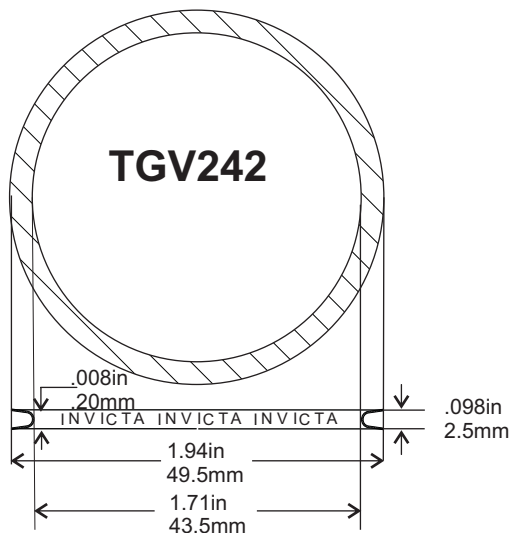

Single Layer Embossed Steel

NOT TO SCALE

2 LAYERS EMBOSSED METAL

'V' STYLE GASKETS & SEALS

'V' STYLE GASKETS & SEALS

NOTES

A large rectangular area with a thin black border, containing numerous horizontal dotted lines for writing notes.