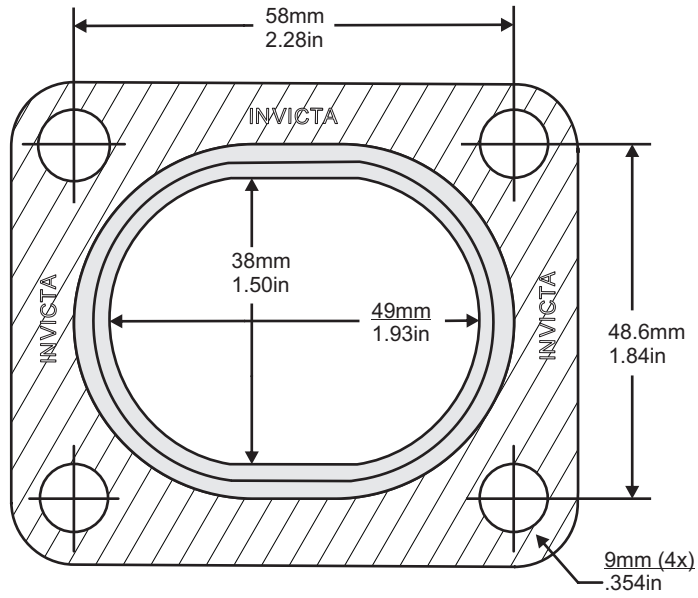

'V' STYLE GASKET INDEX

Kit Reference	Page Number	Kit Reference	Page Number
TGV053	77	TGV356	77
TGV167	78	TGV400	78
TGV174	79	TGV500	78
TGV242	77		
TGV259	77		
TGV324	77		

Images, brands and dimensions are used for reference purposes only. Every effort has been made to ensure all of the information in this catalogue is correct at time of print. We reserve the right to alter any information without prior notice. E. & O.E. Copyright Autogem Invicta Ltd 2017. All Rights Reserved.

Single Layer Embossed Metal
NOT TO SCALE

Single Layer Embossed Steel

NOT TO SCALE

Single Layer Embossed Steel

NOT TO SCALE

Single Layer Embossed Steel

NOT TO SCALE

3 Layers Embossed Metal
NOT TO SCALE