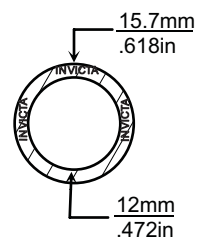

'V' STYLE GASKET INDEX

Kit Reference	Page Number	Kit Reference	Page Number
TGV053	77	TGV356	77
TGV167	78	TGV400	78
TGV174	79	TGV500	78
TGV242	77		
TGV259	77		
TGV324	77		

Images, brands and dimensions are used for reference purposes only. Every effort has been made to ensure all of the information in this catalogue is correct at time of print. We reserve the right to alter any information without prior notice. E. & O.E. Copyright Autogem Invicta Ltd 2017. All Rights Reserved.