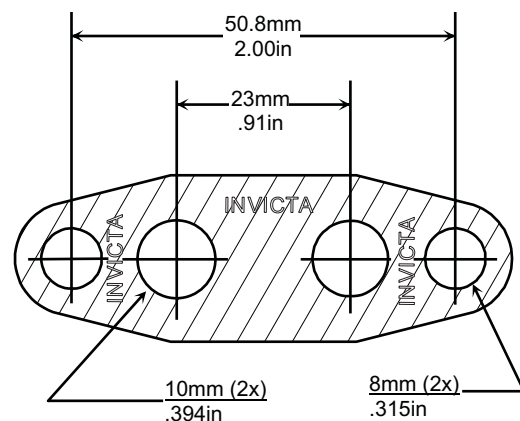

Single Layer Embossed Metal
NOT TO SCALE

Single Layer Embossed Steel

NOT TO SCALE

Single Layer Embossed Steel

NOT TO SCALE

Single Layer Embossed Steel

NOT TO SCALE

3 Layers Embossed Metal
NOT TO SCALE

Single Layer Embossed Steel

NOT TO SCALE

2 LAYERS EMBOSSED METAL

'V' STYLE GASKETS & SEALS

'V' STYLE GASKETS & SEALS

NOTES

A large rectangular area with a thin black border, containing numerous horizontal dotted lines for writing notes.