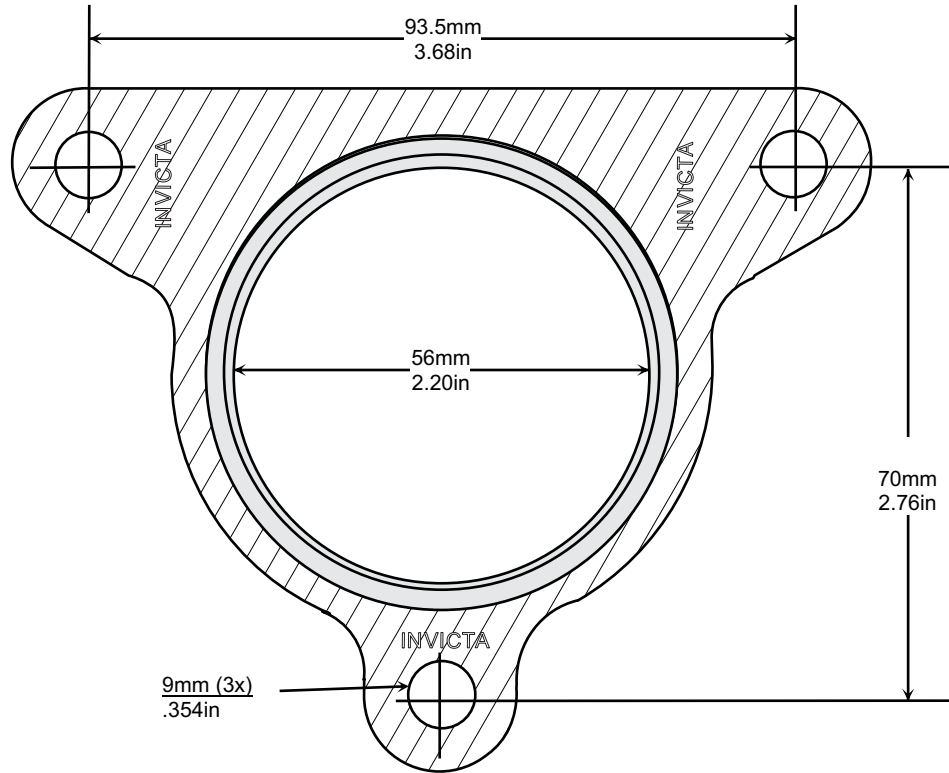

Single Layer Embossed Metal
NOT TO SCALE

Single Layer Embossed Steel

NOT TO SCALE

Single Layer Embossed Steel

NOT TO SCALE

Single Layer Embossed Steel

NOT TO SCALE

3 Layers Embossed Metal
NOT TO SCALE

Single Layer Embossed Steel

NOT TO SCALE

2 LAYERS EMBOSSED METAL

'V' STYLE GASKETS & SEALS

'V' STYLE GASKETS & SEALS

NOTES

A large rectangular area with a thin black border, containing numerous horizontal dotted lines for writing notes.