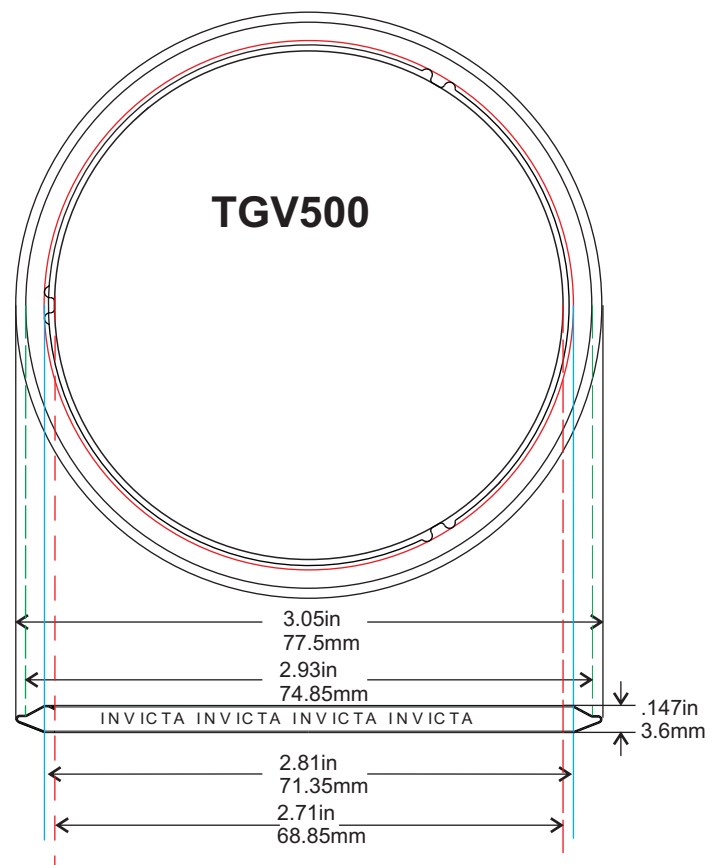

Single Layer Embossed Steel

NOT TO SCALE

2 LAYERS EMBOSSED METAL

'V' STYLE GASKETS & SEALS

'V' STYLE GASKETS & SEALS

NOTES

A large rectangular area with a thin black border, containing numerous horizontal dotted lines for writing notes.