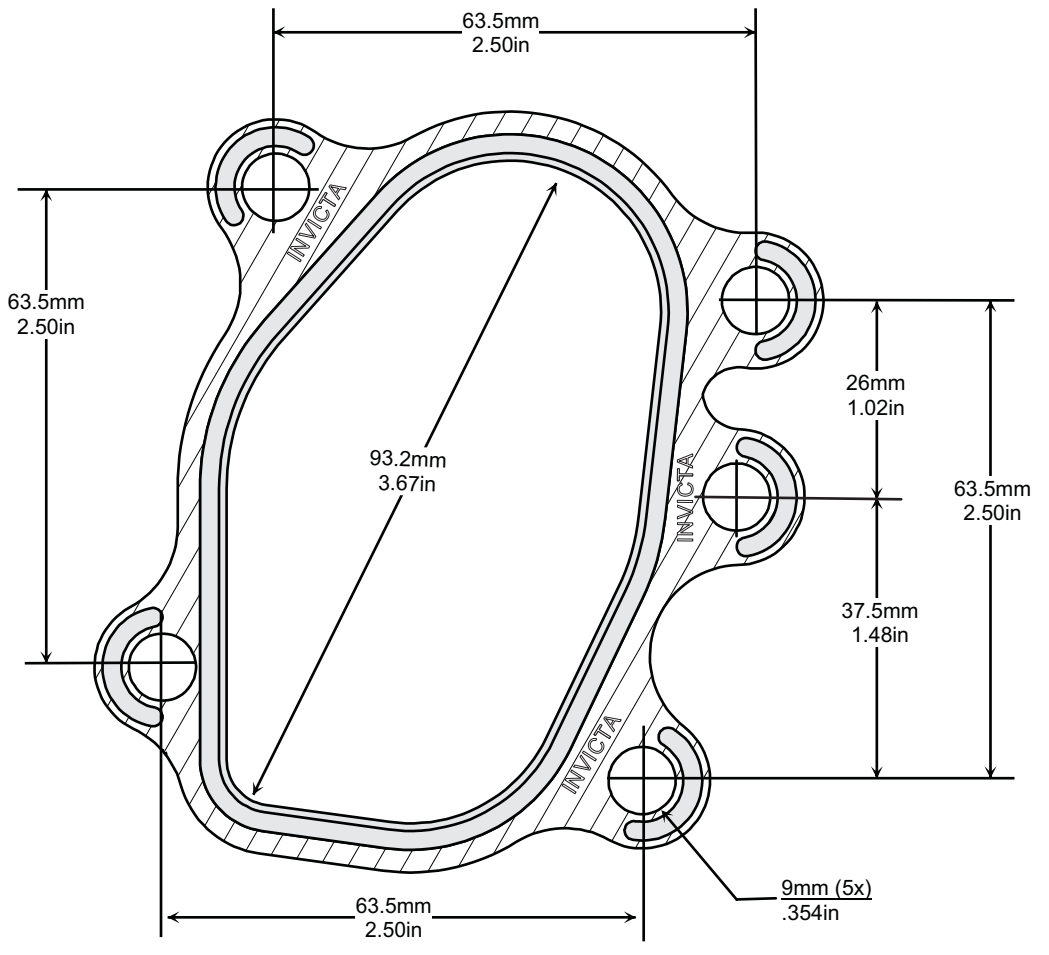

'V' STYLE GASKET INDEX

Kit Reference	Page Number	Kit Reference	Page Number
TGV053	77	TGV356	77
TGV167	78	TGV400	78
TGV174	79	TGV500	78
TGV242	77		
TGV259	77		
TGV324	77		

Images, brands and dimensions are used for reference purposes only. Every effort has been made to ensure all of the information in this catalogue is correct at time of print. We reserve the right to alter any information without prior notice. E. & O.E. Copyright Autogem Invicta Ltd 2017. All Rights Reserved.