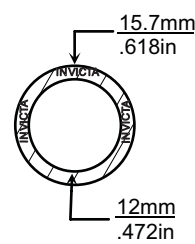

'V' STYLE GASKET INDEX

Kit Reference	Page Number	Kit Reference	Page Number
TGV053	77	TGV356	77
TGV167	78	TGV400	78
TGV174	79	TGV500	78
TGV242	77		
TGV259	77		
TGV324	77		

Images, brands and dimensions are used for reference purposes only. Every effort has been made to ensure all of the information in this catalogue is correct at time of print. We reserve the right to alter any information without prior notice. E. & O.E. Copyright Autogem Invicta Ltd 2017. All Rights Reserved.