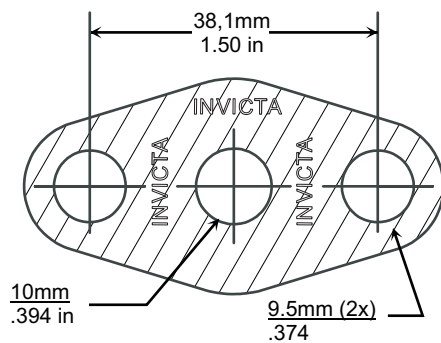

'V' STYLE GASKET INDEX

Kit Reference	Page Number	Kit Reference	Page Number
TGV053	77	TGV356	77
TGV167	78	TGV400	78
TGV174	79	TGV500	78
TGV242	77		
TGV259	77		
TGV324	77		

Images, brands and dimensions are used for reference purposes only. Every effort has been made to ensure all of the information in this catalogue is correct at time of print. We reserve the right to alter any information without prior notice. E. & O.E. Copyright Autogem Invicta Ltd 2017. All Rights Reserved.