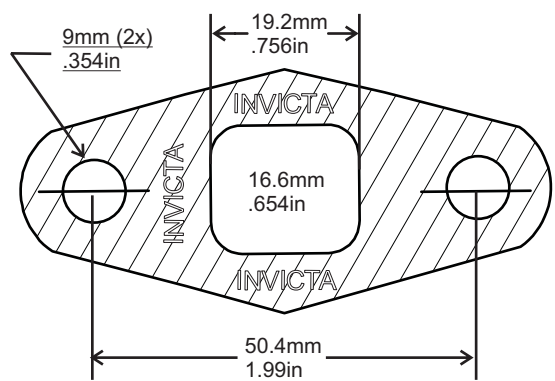

Single Layer Embossed Metal
NOT TO SCALE

Single Layer Embossed Steel

NOT TO SCALE

Single Layer Embossed Steel

NOT TO SCALE

Single Layer Embossed Steel

NOT TO SCALE

3 Layers Embossed Metal
NOT TO SCALE

Single Layer Embossed Steel

NOT TO SCALE

2 LAYERS EMBOSSED METAL

'V' STYLE GASKETS & SEALS

'V' STYLE GASKETS & SEALS

NOTES

A large rectangular area with a thin black border, containing numerous horizontal dotted lines for writing notes.