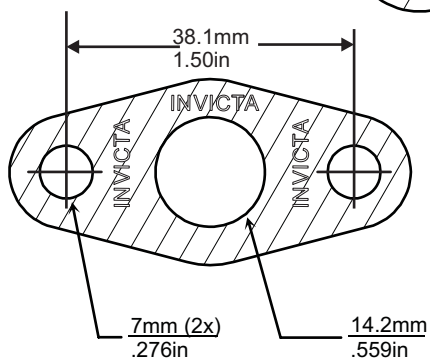

'V' STYLE GASKET INDEX

Kit Reference	Page Number	Kit Reference	Page Number
TGV053	77	TGV356	77
TGV167	78	TGV400	78
TGV174	79	TGV500	78
TGV242	77		
TGV259	77		
TGV324	77		

Images, brands and dimensions are used for reference purposes only. Every effort has been made to ensure all of the information in this catalogue is correct at time of print. We reserve the right to alter any information without prior notice. E. & O.E. Copyright Autogem Invicta Ltd 2017. All Rights Reserved.

Single Layer Embossed Metal
NOT TO SCALE

Single Layer Embossed Steel

NOT TO SCALE

Single Layer Embossed Steel

NOT TO SCALE

Single Layer Embossed Steel

NOT TO SCALE

3 Layers Embossed Metal
NOT TO SCALE