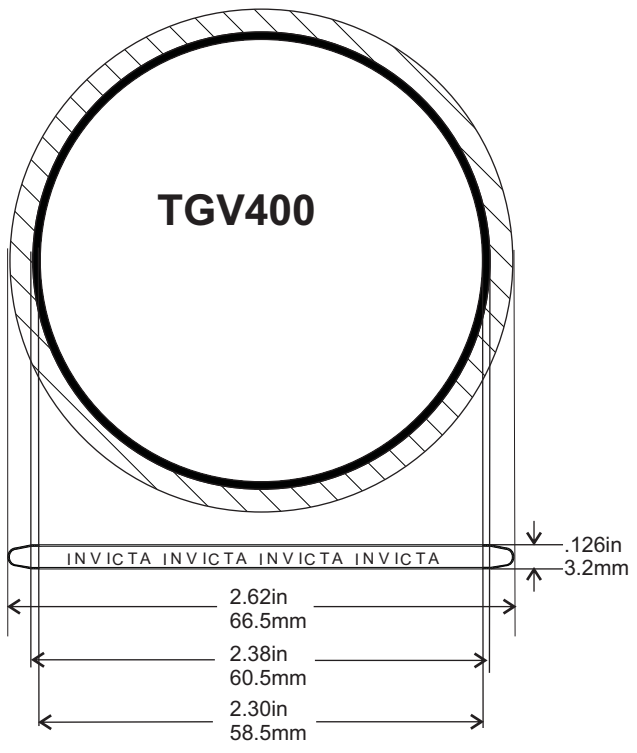

Single Layer Embossed Steel

NOT TO SCALE

2 LAYERS EMBOSSED METAL

'V' STYLE GASKETS & SEALS

'V' STYLE GASKETS & SEALS

NOTES

A large rectangular area with a thin black border, containing numerous horizontal dotted lines for writing notes.