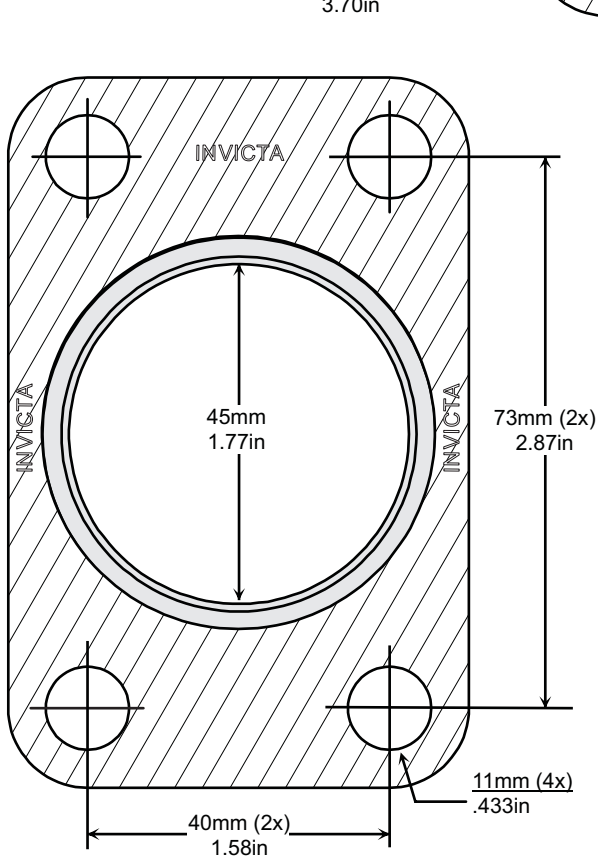

Single Layer Embossed Metal
NOT TO SCALE

Single Layer Embossed Steel

NOT TO SCALE

Single Layer Embossed Steel

NOT TO SCALE

Single Layer Embossed Steel

NOT TO SCALE

3 Layers Embossed Metal
NOT TO SCALE

Single Layer Embossed Steel

NOT TO SCALE

2 LAYERS EMBOSSED METAL

'V' STYLE GASKETS & SEALS

'V' STYLE GASKETS & SEALS

NOTES

A large rectangular area with a thin black border, containing numerous horizontal dotted lines for writing notes.