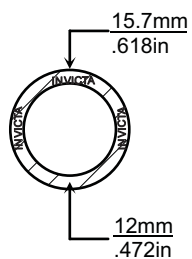

'V' STYLE GASKET INDEX

Kit Reference	Page Number	Kit Reference	Page Number
TGV053	77	TGV356	77
TGV167	78	TGV400	78
TGV174	79	TGV500	78
TGV242	77		
TGV259	77		
TGV324	77		

Images, brands and dimensions are used for reference purposes only. Every effort has been made to ensure all of the information in this catalogue is correct at time of print. We reserve the right to alter any information without prior notice. E. & O.E. Copyright Autogem Invicta Ltd 2017. All Rights Reserved.