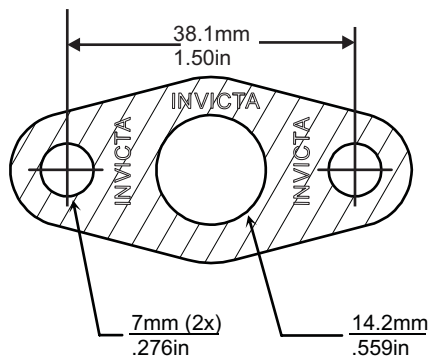

'V' STYLE GASKET INDEX

Kit Reference	Page Number	Kit Reference	Page Number
TGV053	77	TGV356	77
TGV167	78	TGV400	78
TGV174	79	TGV500	78
TGV242	77		
TGV259	77		
TGV324	77		

Images, brands and dimensions are used for reference purposes only. Every effort has been made to ensure all of the information in this catalogue is correct at time of print. We reserve the right to alter any information without prior notice. E. & O.E. Copyright Autogem Invicta Ltd 2017. All Rights Reserved.

Single Layer Embossed Metal
NOT TO SCALE

Single Layer Embossed Steel

NOT TO SCALE

Single Layer Embossed Steel

NOT TO SCALE

Single Layer Embossed Steel

NOT TO SCALE

3 Layers Embossed Metal
NOT TO SCALE