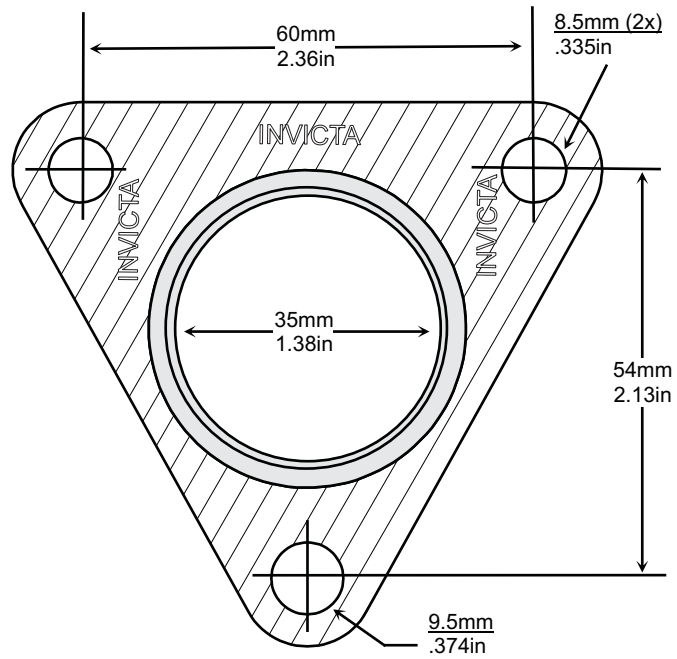

'V' STYLE GASKET INDEX

Kit Reference	Page Number	Kit Reference	Page Number
TGV053	77	TGV356	77
TGV167	78	TGV400	78
TGV174	79	TGV500	78
TGV242	77		
TGV259	77		
TGV324	77		

Images, brands and dimensions are used for reference purposes only. Every effort has been made to ensure all of the information in this catalogue is correct at time of print. We reserve the right to alter any information without prior notice. E. & O.E. Copyright Autogem Invicta Ltd 2017. All Rights Reserved.

Single Layer Embossed Metal
NOT TO SCALE

Single Layer Embossed Steel

NOT TO SCALE

Single Layer Embossed Steel

NOT TO SCALE

Single Layer Embossed Steel

NOT TO SCALE

3 Layers Embossed Metal
NOT TO SCALE