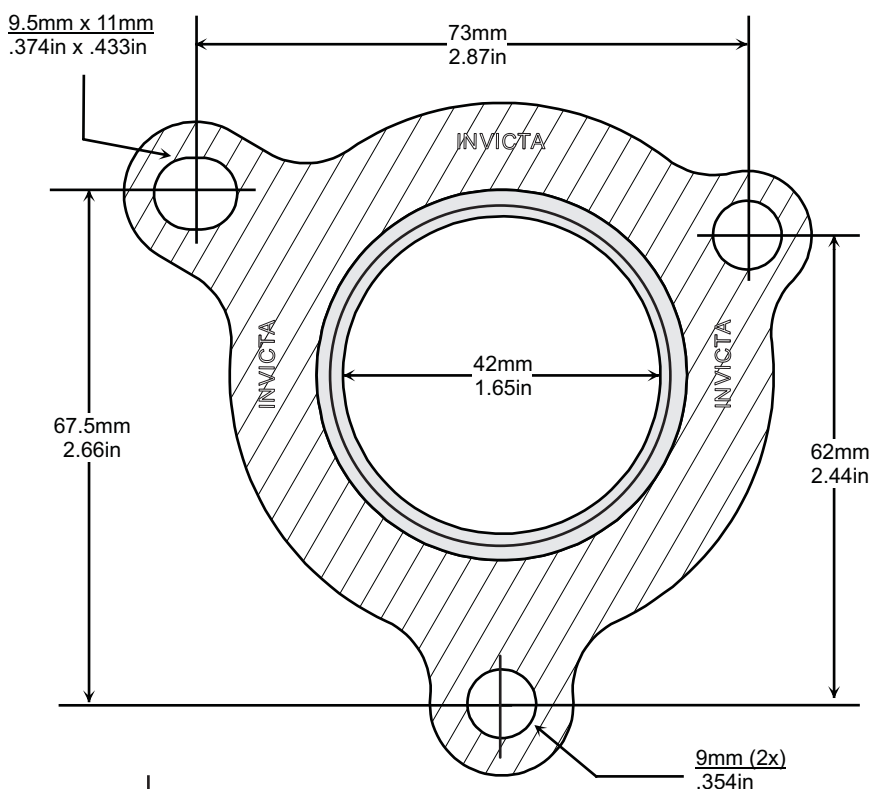

'V' STYLE GASKET INDEX

Kit Reference	Page Number	Kit Reference	Page Number
TGV053	77	TGV356	77
TGV167	78	TGV400	78
TGV174	79	TGV500	78
TGV242	77		
TGV259	77		
TGV324	77		

Images, brands and dimensions are used for reference purposes only. Every effort has been made to ensure all of the information in this catalogue is correct at time of print. We reserve the right to alter any information without prior notice. E. & O.E. Copyright Autogem Invicta Ltd 2017. All Rights Reserved.

Single Layer Embossed Metal
NOT TO SCALE

Single Layer Embossed Steel

NOT TO SCALE

Single Layer Embossed Steel

NOT TO SCALE

Single Layer Embossed Steel

NOT TO SCALE

3 Layers Embossed Metal
NOT TO SCALE