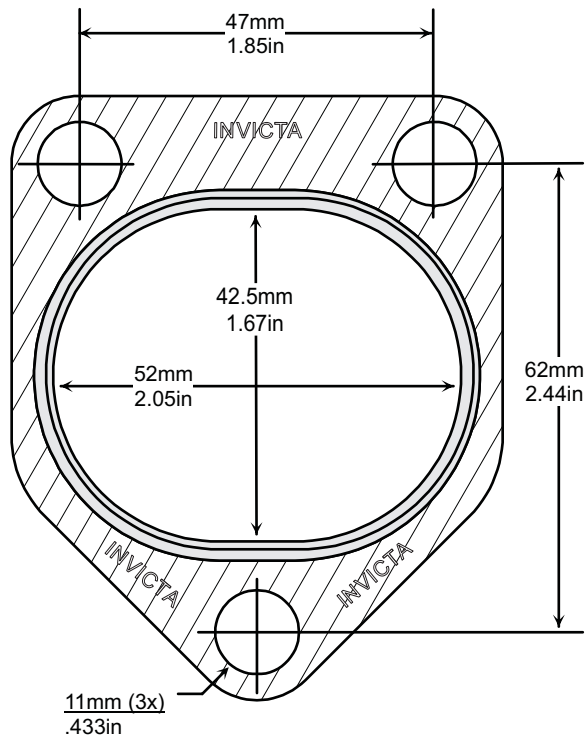

'V' STYLE GASKET INDEX

Kit Reference	Page Number	Kit Reference	Page Number
TGV053	77	TGV356	77
TGV167	78	TGV400	78
TGV174	79	TGV500	78
TGV242	77		
TGV259	77		
TGV324	77		

Images, brands and dimensions are used for reference purposes only. Every effort has been made to ensure all of the information in this catalogue is correct at time of print. We reserve the right to alter any information without prior notice. E. & O.E. Copyright Autogem Invicta Ltd 2017. All Rights Reserved.

Single Layer Embossed Metal
NOT TO SCALE

Single Layer Embossed Steel

NOT TO SCALE

Single Layer Embossed Steel

NOT TO SCALE

Single Layer Embossed Steel

NOT TO SCALE

3 Layers Embossed Metal
NOT TO SCALE