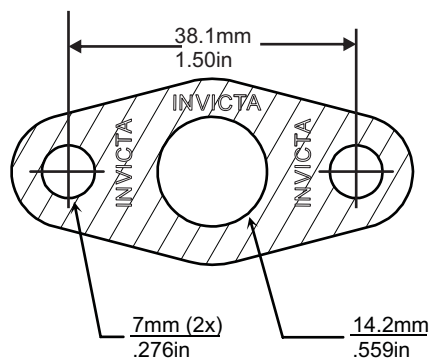

'V' STYLE GASKET INDEX

Kit Reference	Page Number	Kit Reference	Page Number
TGV053	77	TGV356	77
TGV167	78	TGV400	78
TGV174	79	TGV500	78
TGV242	77		
TGV259	77		
TGV324	77		

Images, brands and dimensions are used for reference purposes only. Every effort has been made to ensure all of the information in this catalogue is correct at time of print. We reserve the right to alter any information without prior notice. E. & O.E. Copyright Autogem Invicta Ltd 2017. All Rights Reserved.

Single Layer Embossed Metal
NOT TO SCALE

Single Layer Embossed Steel

NOT TO SCALE

Single Layer Embossed Steel

NOT TO SCALE

Single Layer Embossed Steel

NOT TO SCALE

3 Layers Embossed Metal
NOT TO SCALE