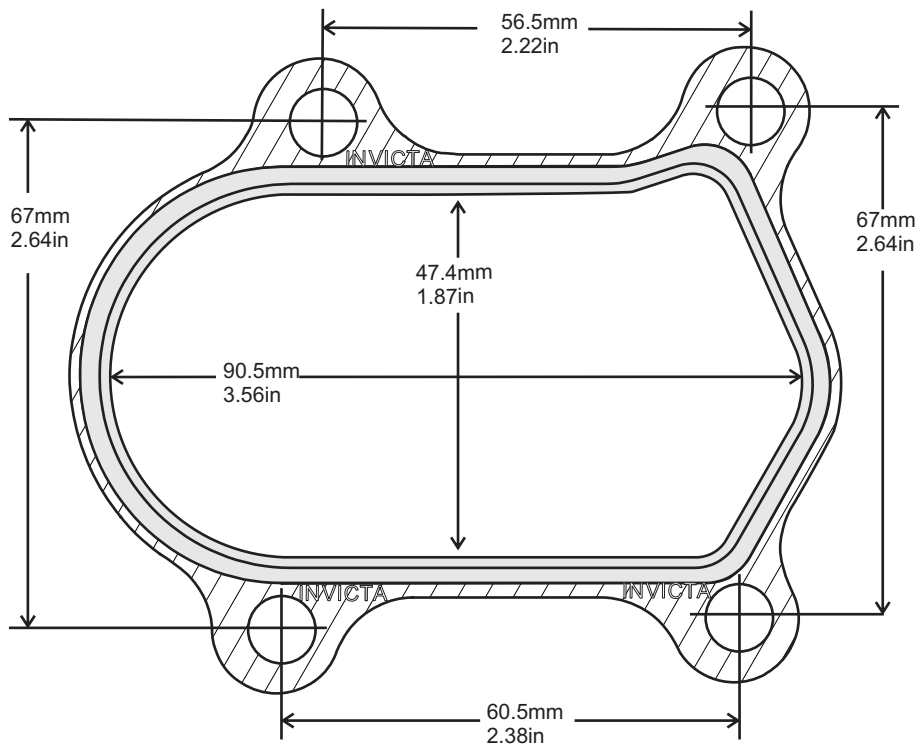

Single Layer Embossed Metal
NOT TO SCALE

Single Layer Embossed Steel

NOT TO SCALE

Single Layer Embossed Steel

NOT TO SCALE

Single Layer Embossed Steel

NOT TO SCALE

3 Layers Embossed Metal
NOT TO SCALE

Single Layer Embossed Steel

NOT TO SCALE

2 LAYERS EMBOSSED METAL

'V' STYLE GASKETS & SEALS

'V' STYLE GASKETS & SEALS

NOTES

A large rectangular area with a thin black border, containing numerous horizontal dotted lines for writing notes.