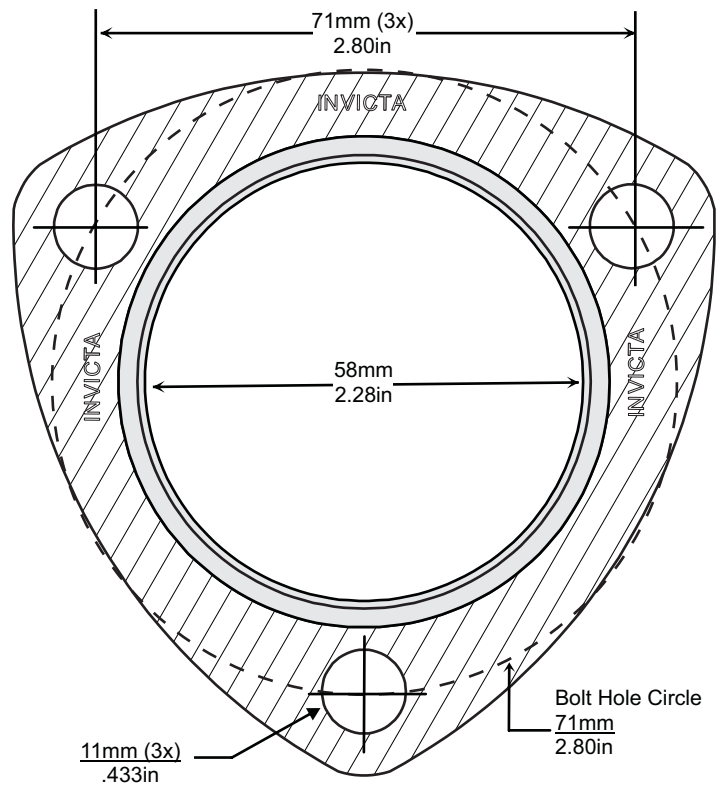

'V' STYLE GASKET INDEX

Kit Reference	Page Number	Kit Reference	Page Number
TGV053	77	TGV356	77
TGV167	78	TGV400	78
TGV174	79	TGV500	78
TGV242	77		
TGV259	77		
TGV324	77		

Images, brands and dimensions are used for reference purposes only. Every effort has been made to ensure all of the information in this catalogue is correct at time of print. We reserve the right to alter any information without prior notice. E. & O.E. Copyright Autogem Invicta Ltd 2017. All Rights Reserved.

Single Layer Embossed Metal
NOT TO SCALE

Single Layer Embossed Steel

NOT TO SCALE

Single Layer Embossed Steel

NOT TO SCALE

Single Layer Embossed Steel

NOT TO SCALE

3 Layers Embossed Metal
NOT TO SCALE