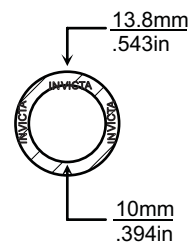

'V' STYLE GASKET INDEX

Kit Reference	Page Number	Kit Reference	Page Number
TGV053	77	TGV356	77
TGV167	78	TGV400	78
TGV174	79	TGV500	78
TGV242	77		
TGV259	77		
TGV324	77		

Images, brands and dimensions are used for reference purposes only. Every effort has been made to ensure all of the information in this catalogue is correct at time of print. We reserve the right to alter any information without prior notice. E. & O.E. Copyright Autogem Invicta Ltd 2017. All Rights Reserved.