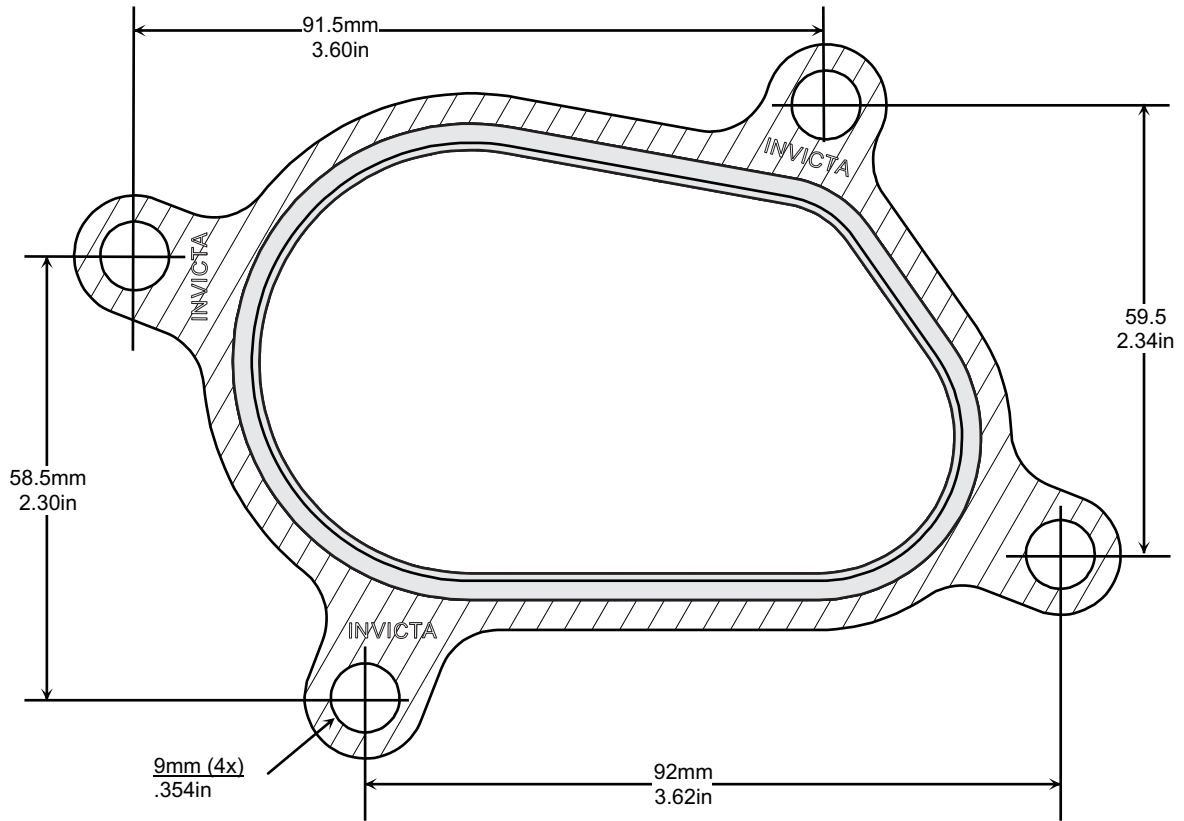

'V' STYLE GASKET INDEX

Kit Reference	Page Number	Kit Reference	Page Number
TGV053	77	TGV356	77
TGV167	78	TGV400	78
TGV174	79	TGV500	78
TGV242	77		
TGV259	77		
TGV324	77		

Images, brands and dimensions are used for reference purposes only. Every effort has been made to ensure all of the information in this catalogue is correct at time of print. We reserve the right to alter any information without prior notice. E. & O.E. Copyright Autogem Invicta Ltd 2017. All Rights Reserved.

Single Layer Embossed Metal
NOT TO SCALE

Single Layer Embossed Steel

NOT TO SCALE

Single Layer Embossed Steel

NOT TO SCALE

Single Layer Embossed Steel

NOT TO SCALE

3 Layers Embossed Metal
NOT TO SCALE