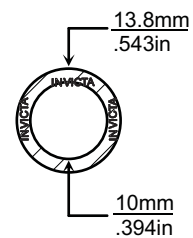

'V' STYLE GASKET INDEX

Kit Reference	Page Number	Kit Reference	Page Number
TGV053	77	TGV356	77
TGV167	78	TGV400	78
TGV174	79	TGV500	78
TGV242	77		
TGV259	77		
TGV324	77		

Images, brands and dimensions are used for reference purposes only. Every effort has been made to ensure all of the information in this catalogue is correct at time of print. We reserve the right to alter any information without prior notice. E. & O.E. Copyright Autogem Invicta Ltd 2017. All Rights Reserved.