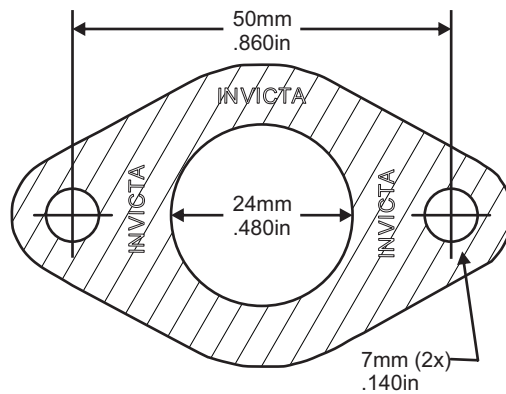

Single Layer Embossed Metal
NOT TO SCALE

Single Layer Embossed Steel

NOT TO SCALE

Single Layer Embossed Steel

NOT TO SCALE

Single Layer Embossed Steel

NOT TO SCALE

3 Layers Embossed Metal
NOT TO SCALE

Single Layer Embossed Steel

NOT TO SCALE

2 LAYERS EMBOSSED METAL

'V' STYLE GASKETS & SEALS

'V' STYLE GASKETS & SEALS

NOTES

A large rectangular area with a thin black border, containing numerous horizontal dotted lines for writing notes.