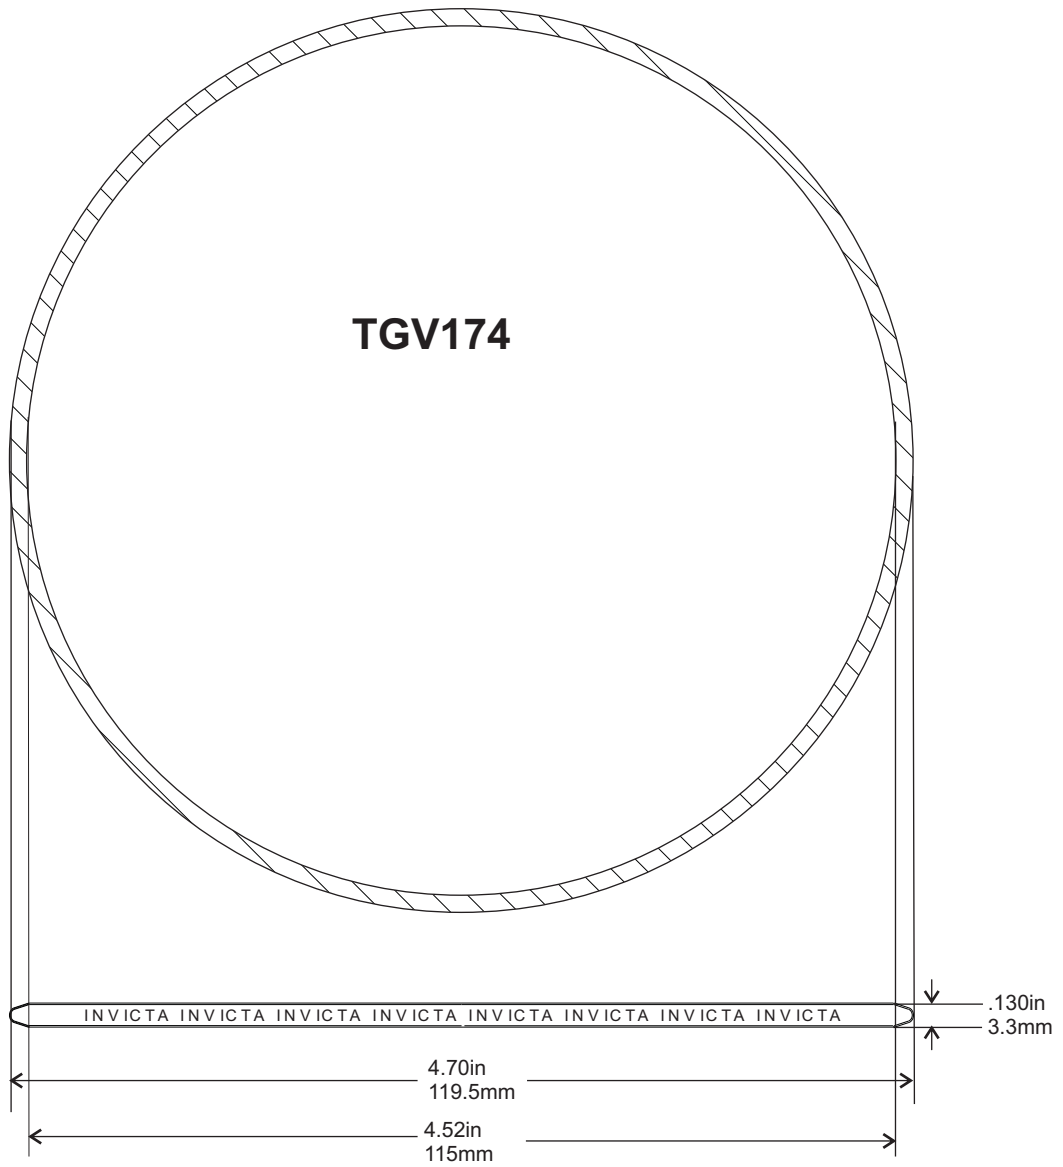

Single Layer Embossed Steel

NOT TO SCALE

2 LAYERS EMBOSSED METAL

'V' STYLE GASKETS & SEALS

'V' STYLE GASKETS & SEALS

NOTES

A large rectangular area with a thin black border, containing numerous horizontal dotted lines for writing notes.