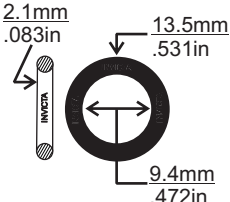

Single Layer Embossed Steel

NOT TO SCALE

2 LAYERS EMBOSSED METAL

'V' STYLE GASKETS & SEALS

'V' STYLE GASKETS & SEALS

NOTES

A large rectangular area with a thin black border, containing numerous horizontal dotted lines for writing notes.