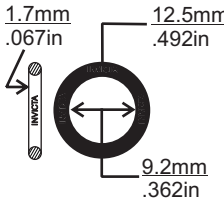

Single Layer Embossed Steel

NOT TO SCALE

2 LAYERS EMBOSSED METAL

'V' STYLE GASKETS & SEALS

'V' STYLE GASKETS & SEALS

NOTES

A large rectangular area with a thin black border, containing numerous horizontal dotted lines for writing notes.