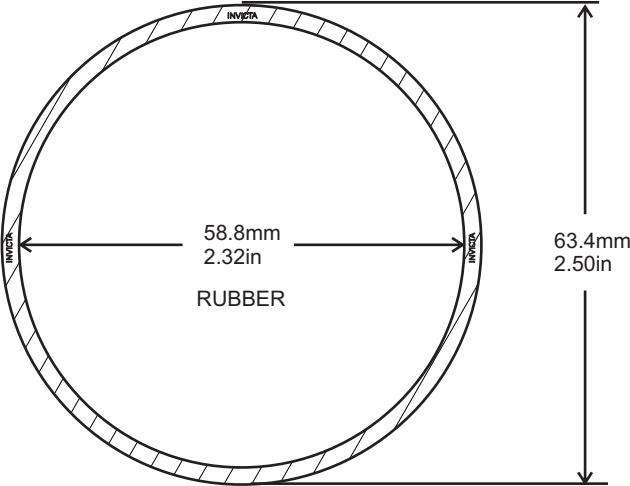

Single Layer Embossed Steel

NOT TO SCALE

2 LAYERS EMBOSSED METAL

'V' STYLE GASKETS & SEALS

'V' STYLE GASKETS & SEALS

NOTES

A large rectangular area with a thin black border, containing numerous horizontal dotted lines for writing notes.