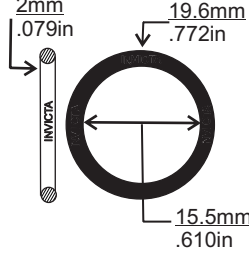

Single Layer Embossed Metal
NOT TO SCALE

Single Layer Embossed Steel

NOT TO SCALE

Single Layer Embossed Steel

NOT TO SCALE

Single Layer Embossed Steel

NOT TO SCALE

3 Layers Embossed Metal
NOT TO SCALE

Single Layer Embossed Steel

NOT TO SCALE

2 LAYERS EMBOSSED METAL

'V' STYLE GASKETS & SEALS

'V' STYLE GASKETS & SEALS

NOTES

A large rectangular area with a thin black border, containing numerous horizontal dotted lines for writing notes.