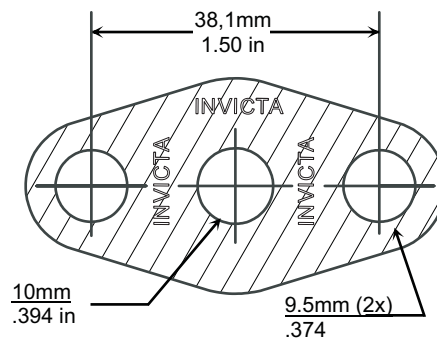

'V' STYLE GASKET INDEX

Kit Reference	Page Number	Kit Reference	Page Number
TGV053	77	TGV356	77
TGV167	78	TGV400	78
TGV174	79	TGV500	78
TGV242	77		
TGV259	77		
TGV324	77		

Images, brands and dimensions are used for reference purposes only. Every effort has been made to ensure all of the information in this catalogue is correct at time of print. We reserve the right to alter any information without prior notice. E. & O.E. Copyright Autogem Invicta Ltd 2017. All Rights Reserved.