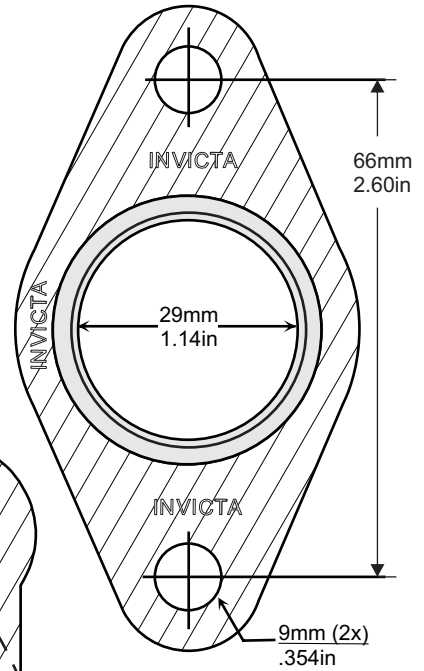

'V' STYLE GASKET INDEX

Kit Reference	Page Number	Kit Reference	Page Number
TGV053	77	TGV356	77
TGV167	78	TGV400	78
TGV174	79	TGV500	78
TGV242	77		
TGV259	77		
TGV324	77		

Images, brands and dimensions are used for reference purposes only. Every effort has been made to ensure all of the information in this catalogue is correct at time of print. We reserve the right to alter any information without prior notice. E. & O.E. Copyright Autogem Invicta Ltd 2017. All Rights Reserved.

Single Layer Embossed Metal
NOT TO SCALE

Single Layer Embossed Steel

NOT TO SCALE

Single Layer Embossed Steel

NOT TO SCALE

Single Layer Embossed Steel

NOT TO SCALE

3 Layers Embossed Metal
NOT TO SCALE