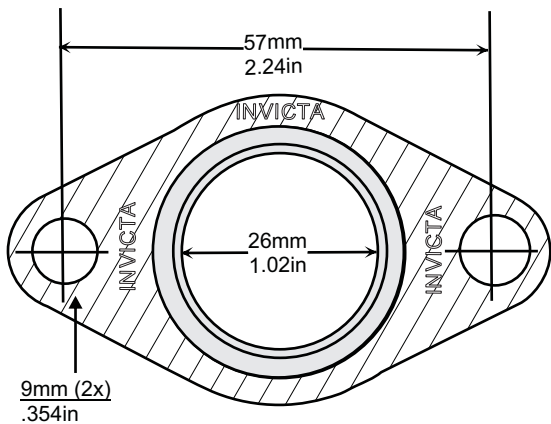

Single Layer Embossed Metal
NOT TO SCALE

Single Layer Embossed Steel

NOT TO SCALE

Single Layer Embossed Steel

NOT TO SCALE

Single Layer Embossed Steel

NOT TO SCALE

3 Layers Embossed Metal
NOT TO SCALE

Single Layer Embossed Steel

NOT TO SCALE

2 LAYERS EMBOSSED METAL

'V' STYLE GASKETS & SEALS

'V' STYLE GASKETS & SEALS

NOTES

A large rectangular area with a thin black border, containing numerous horizontal dotted lines for writing notes.