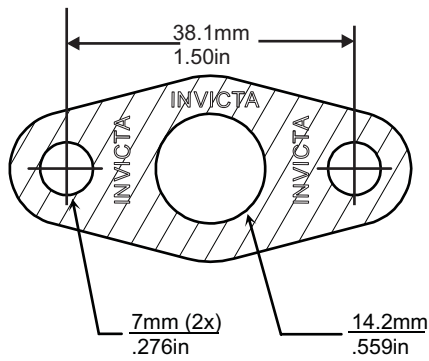

'V' STYLE GASKET INDEX

Kit Reference	Page Number	Kit Reference	Page Number
TGV053	77	TGV356	77
TGV167	78	TGV400	78
TGV174	79	TGV500	78
TGV242	77		
TGV259	77		
TGV324	77		

Images, brands and dimensions are used for reference purposes only. Every effort has been made to ensure all of the information in this catalogue is correct at time of print. We reserve the right to alter any information without prior notice. E. & O.E. Copyright Autogem Invicta Ltd 2017. All Rights Reserved.

Single Layer Embossed Metal
NOT TO SCALE

Single Layer Embossed Steel

NOT TO SCALE

Single Layer Embossed Steel

NOT TO SCALE

Single Layer Embossed Steel

NOT TO SCALE

3 Layers Embossed Metal
NOT TO SCALE