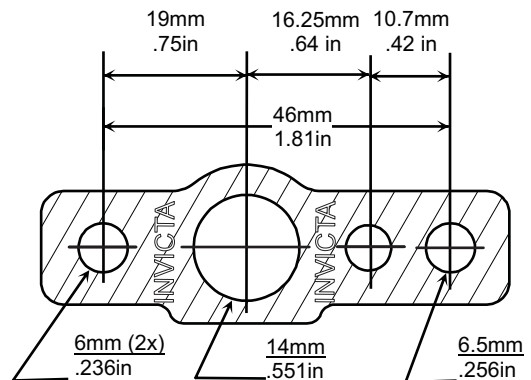

'V' STYLE GASKET INDEX

Kit Reference	Page Number	Kit Reference	Page Number
TGV053	77	TGV356	77
TGV167	78	TGV400	78
TGV174	79	TGV500	78
TGV242	77		
TGV259	77		
TGV324	77		

Images, brands and dimensions are used for reference purposes only. Every effort has been made to ensure all of the information in this catalogue is correct at time of print. We reserve the right to alter any information without prior notice. E. & O.E. Copyright Autogem Invicta Ltd 2017. All Rights Reserved.